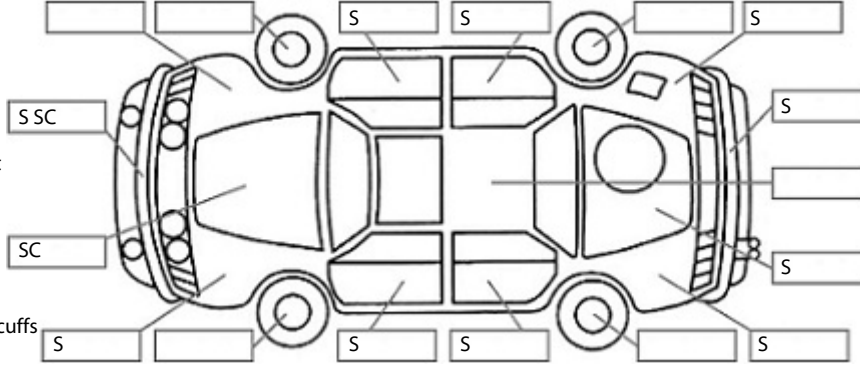

**Key:**

- S = scratch
- D = dent
- R = rust
- PT = paint defect
- C = crack
- P = pin dent
- \* = decals
- SC = stone chips
- W = significant scuffs

Body Inspection Comments

Note: some defects & blemishes may not be displayed in the diagram