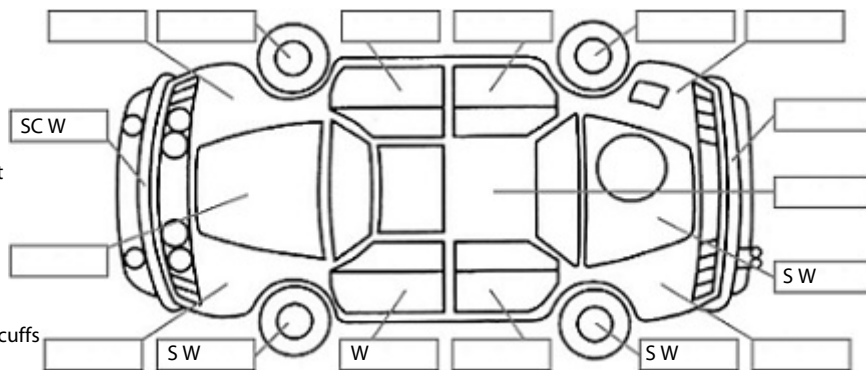

Key:

- S = scratch
- D = dent
- R = rust
- PT = paint defect
- C = crack
- P = pin dent
- * = decals
- SC = stone chips
- W = significant scuffs

Body Inspection Comments

Water in LH headlamp,

Note: some defects & blemishes may not be displayed in the diagram