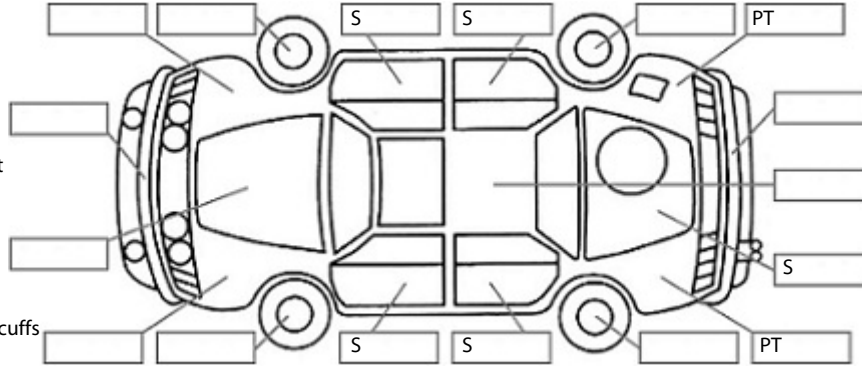

Make: Honda	Model: Shuttle	Body Style: Wagon
Year: 2016	Registration: QJZ772	Reg Expiry: 27 Dec 2024
WoF Expiry: 02 Jan 2026	Odometer: 75,731 Kms	Good No: 25516247
VIN: 7AT08G1XX23100133	Next Service: 85000	Service History: No

Key:

- S = scratch
- D = dent
- R = rust
- PT = paint defect
- C = crack
- P = pin dent
- * = decals
- SC = stone chips
- W = significant scuffs

Body Inspection Comments

Note: some defects & blemishes may not be displayed in the diagram