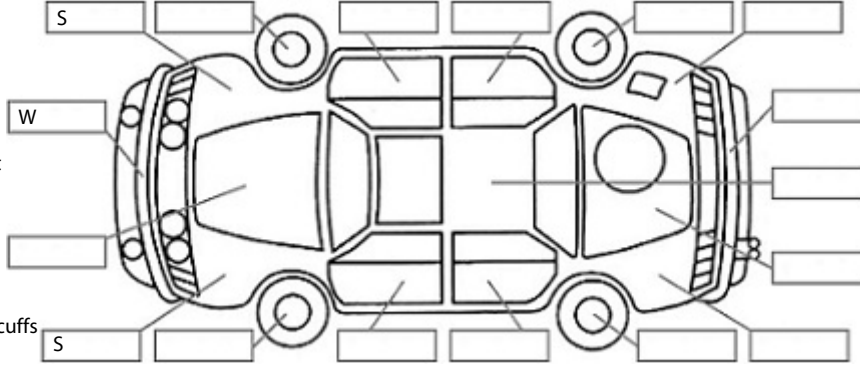

**Key:**

- S = scratch
- D = dent
- R = rust
- PT = paint defect
- C = crack
- P = pin dent
- \* = decals
- SC = stone chips
- W = significant scuffs

Body Inspection Comments

Note: some defects & blemishes may not be displayed in the diagram

Engine Timing Mechanism: Timing Chain  
Evidence of Cam Belt Replacement: Not Applicable Kms:

	Pass	Fail	N/A
<b>Engine</b>			
Oil level	✓		
Smoke & fumes	✓		
Performance	✓		
Noise	✓		
<b>Cooling System</b>			
Coolant condition	✓		
Performance	✓		
Radiator / Hoses (visual)	✓		
<b>Transmission</b>			
Operation	✓		
Noise	✓		
Clutch			✓
CV joints	✓		
Wheel bearings	✓		
<b>Brakes</b>			
Performance	✓		
Hand Brake	✓		
<b>Tyres</b> (lowest observed tread depth of tyres)			
Left front	4.0	mm	
Right front	4.9	mm	
Left rear	3.7	mm	
Right rear	4.6	mm	
Spare	N/A		
<b>Suspension</b>			
Suspension performance	✓		
Steering performance	✓		
Shock absorbers	✓		
<b>Air Conditioning / Heater</b>			
Operation	✓		
<b>Electrical / Accessories</b>			
Head lights	✓		
Tail lights	✓		
Indicators	✓		
Dashboard warning lights	✓		
Wipers (front & rear)	✓		
Window winder FL	✓		
Window winder FR	✓		
Window winder RL	✓		
Window winder RR	✓		
Rear view mirrors	✓		
Radio (basic test only)	✓		
CD (basic test only)	✓		
Number of keys	2		
Central locking	✓		
Remote locking	✓		
Sat. Nav. (basic test only)			✓
Reversing camera	✓		