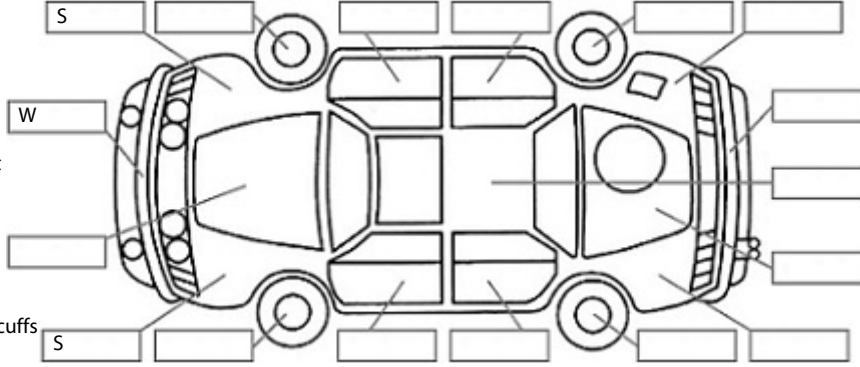

**Key:**

- S = scratch
- D = dent
- R = rust
- PT = paint defect
- C = crack
- P = pin dent
- \* = decals
- SC = stone chips
- W = significant scuffs

Body Inspection Comments

Note: some defects & blemishes may not be displayed in the diagram

Engine Timing Mechanism: Timing Chain  
Evidence of Cam Belt Replacement: Not Applicable Kms:

	Pass	Fail	N/A
<b>Engine</b>			
Oil level	✓		
Smoke & fumes	✓		
Performance	✓		
Noise	✓		
<b>Cooling System</b>			
Coolant condition	✓		
Performance	✓		
Radiator / Hoses (visual)	✓		
<b>Transmission</b>			
Operation	✓		
Noise	✓		
Clutch			✓
CV joints	✓		
Wheel bearings	✓		
<b>Brakes</b>			
Performance	✓		
Hand Brake	✓		
<b>Tyres</b> (lowest observed tread depth of tyres)			
Left front	4.0	mm	
Right front	4.9	mm	
Left rear	3.7	mm	
Right rear	4.6	mm	
Spare	N/A		
<b>Suspension</b>			
Suspension performance	✓		
Steering performance	✓		
Shock absorbers	✓		
<b>Air Conditioning / Heater</b>			
Operation	✓		
<b>Electrical / Accessories</b>			
Head lights	✓		
Tail lights	✓		
Indicators	✓		
Dashboard warning lights	✓		
Wipers (front & rear)	✓		
Window winder FL	✓		
Window winder FR	✓		
Window winder RL	✓		
Window winder RR	✓		
Rear view mirrors	✓		
Radio (basic test only)	✓		
CD (basic test only)	✓		
Number of keys	2		
Central locking	✓		
Remote locking	✓		
Sat. Nav. (basic test only)			✓
Reversing camera	✓		