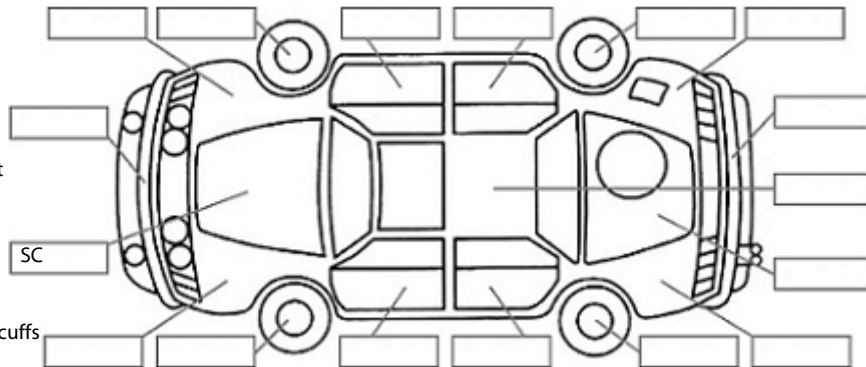

**Key:**

- S = scratch
- D = dent
- R = rust
- PT = paint defect
- C = crack
- P = pin dent
- \* = decals
- SC = stone chips
- W = significant scuffs

Body Inspection Comments

Note: some defects & blemishes may not be displayed in the diagram

Engine Timing Mechanism: Timing Chain  
 Evidence of Cam Belt Replacement: Not Applicable Kms:

	Pass	Fail	N/A
<b>Engine</b>			
Oil level	✓		
Smoke & fumes	✓		
Performance	✓		
Noise	✓		
<b>Cooling System</b>			
Coolant condition	✓		
Performance	✓		
Radiator / Hoses (visual)	✓		
<b>Transmission</b>			
Operation	✓		
Noise	✓		
Clutch			✓
CV joints	✓		
Wheel bearings	✓		
<b>Brakes</b>			
Performance	✓		
Hand Brake	✓		
<b>Tyres</b> (lowest observed tread depth of tyres)			
Left front	7.0	mm	
Right front	7.0	mm	
Left rear	7.0	mm	
Right rear	7.0	mm	
Spare	N/A		
<b>Suspension</b>			
Suspension performance	✓		
Steering performance	✓		
Shock absorbers	✓		
<b>Air Conditioning / Heater</b>			
Operation	✓		
<b>Electrical / Accessories</b>			
Head lights	✓		
Tail lights	✓		
Indicators	✓		
Dashboard warning lights	✓		
Wipers (front & rear)	✓		
Window winder FL	✓		
Window winder FR	✓		
Window winder RL	✓		
Window winder RR	✓		
Rear view mirrors	✓		
Radio (basic test only)	✓		
CD (basic test only)	✓		
Number of keys	2		
Central locking	✓		
Remote locking	✓		
Sat. Nav. (basic test only)			✓
Reversing camera	✓		