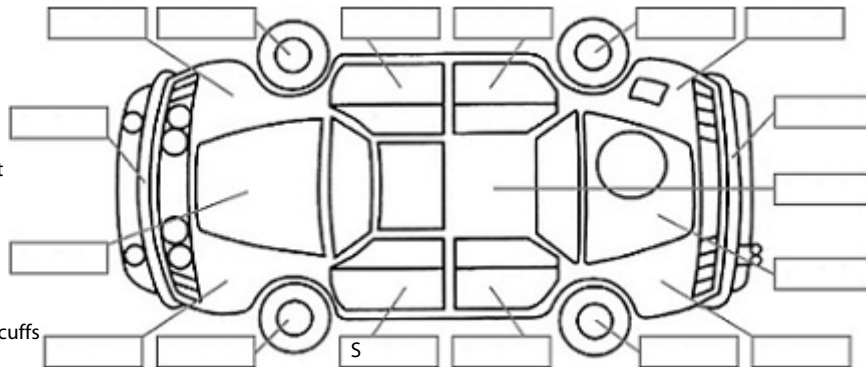

Make: Nissan	Model: Leaf	Body Style: Hatchback
Year: 2017	Registration: QEP989	Reg Expiry: 27 Dec 2024
WoF Expiry: 10 Apr 2025	Odometer: 53,032 Kms	Good No: 25507706
VIN: 7AT0DH8KX23007190	Next Service:	Service History: No

Key:

- S = scratch
- D = dent
- R = rust
- PT = paint defect
- C = crack
- P = pin dent
- * = decals
- SC = stone chips
- W = significant scuffs

Body Inspection Comments

Note: some defects & blemishes may not be displayed in the diagram