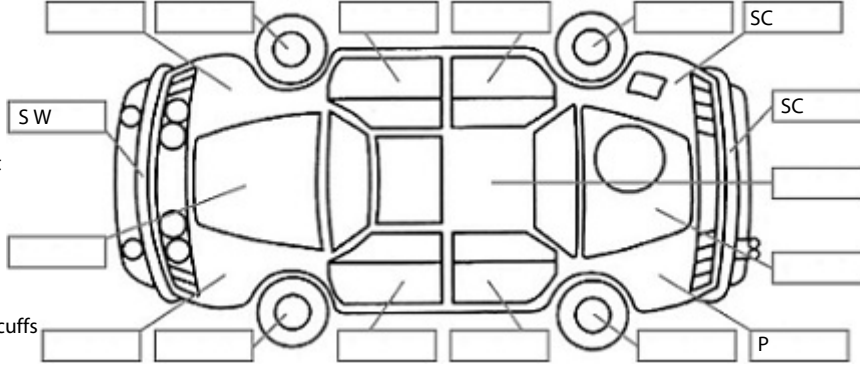

Make: Honda	Model: Shuttle	Body Style: Wagon
Year: 2018	Registration: QHG315	Reg Expiry: 27 Dec 2024
WoF Expiry: 01 Oct 2025	Odometer: 103,437 Kms	Good No: 25507377
VIN: 7AT08G1XX23215781	Next Service: 113,437 Kms	Service History: No

Key:

- S = scratch
- D = dent
- R = rust
- PT = paint defect
- C = crack
- P = pin dent
- * = decals
- SC = stone chips
- W = significant scuffs

Body Inspection Comments

Note: some defects & blemishes may not be displayed in the diagram