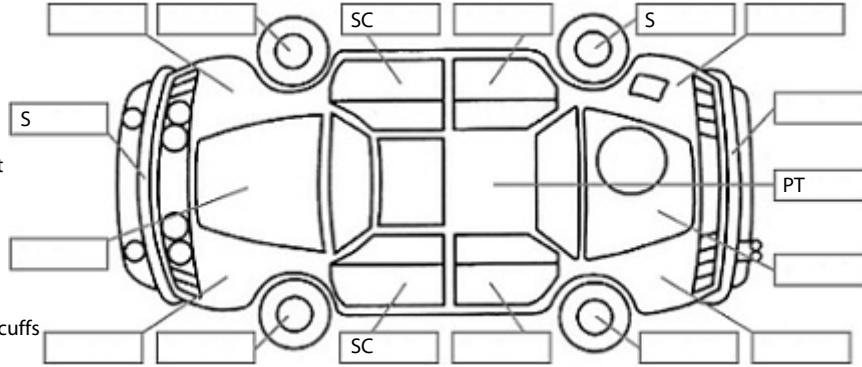

**Key:**

- S = scratch
- D = dent
- R = rust
- PT = paint defect
- C = crack
- P = pin dent
- \* = decals
- SC = stone chips
- W = significant scuffs

Body Inspection Comments

Note: some defects & blemishes may not be displayed in the diagram

Engine Timing Mechanism: Timing Chain  
Evidence of Cam Belt Replacement: Not Applicable Kms:

	Pass	Fail	N/A
<b>Engine</b>			
Oil level	✓		
Smoke & fumes	✓		
Performance	✓		
Noise	✓		
<b>Cooling System</b>			
Coolant condition	✓		
Performance	✓		
Radiator / Hoses (visual)	✓		
<b>Transmission</b>			
Operation	✓		
Noise	✓		
Clutch			✓
CV joints	✓		
Wheel bearings	✓		
<b>Brakes</b>			
Performance	✓		
Hand Brake	✓		
<b>Tyres</b> (lowest observed tread depth of tyres)			
Left front	3.5	mm	
Right front	2.5	mm	
Left rear	4.5	mm	
Right rear	4.5	mm	
Spare	Yes		
<b>Suspension</b>			
Suspension performance	✓		
Steering performance	✓		
Shock absorbers	✓		
<b>Air Conditioning / Heater</b>			
Operation	✓		
<b>Electrical / Accessories</b>			
Head lights	✓		
Tail lights	✓		
Indicators	✓		
Dashboard warning lights	✓		
Wipers (front & rear)	✓		
Window winder FL	✓		
Window winder FR	✓		
Window winder RL	✓		
Window winder RR	✓		
Rear view mirrors	✓		
Radio (basic test only)	✓		
CD (basic test only)	✓		
Number of keys	1		
Central locking	✓		
Remote locking	✓		
Sat. Nav. (basic test only)			✓
Reversing camera	✓		