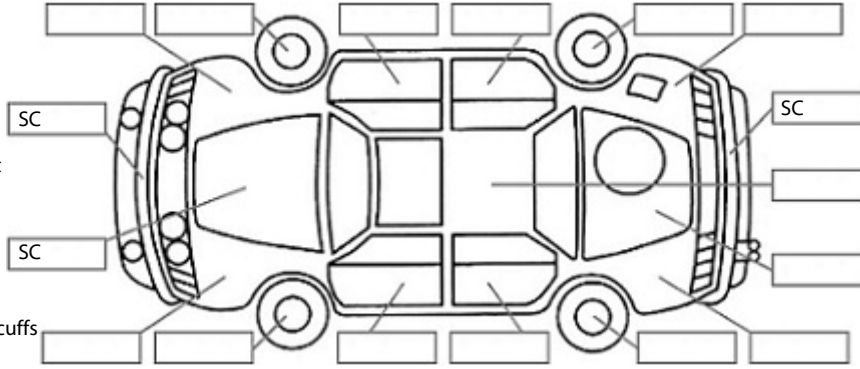

<b>Make:</b> Subaru	<b>Model:</b> XV	<b>Body Style:</b> Wagon
<b>Year:</b> 2018	<b>Registration:</b>	<b>Reg Expiry:</b>
<b>WoF Expiry:</b> 30 Jan 2025	<b>Odometer:</b> 100,006 Kms	<b>Good No:</b> 25479402
<b>VIN:</b> 7AT0GF1XX24077880	<b>Next Service:</b> 110100	<b>Service History:</b> No

**Key:**

- S = scratch
- D = dent
- R = rust
- PT = paint defect
- C = crack
- P = pin dent
- \* = decals
- SC = stone chips
- W = significant scuffs

Body Inspection Comments

Note: some defects & blemishes may not be displayed in the diagram