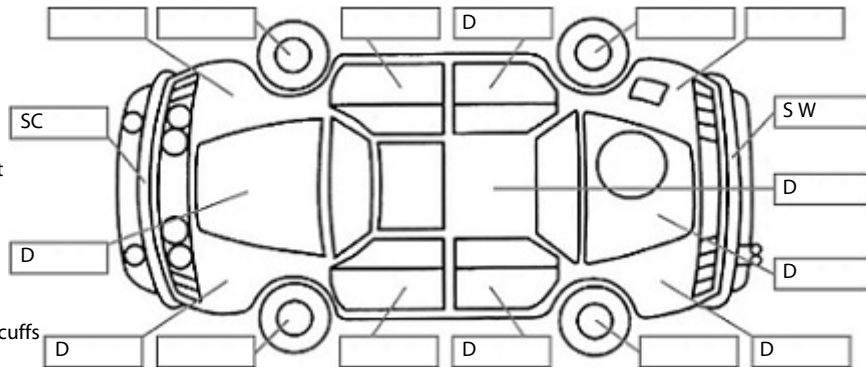

Key:

- S = scratch
- D = dent
- R = rust
- PT = paint defect
- C = crack
- P = pin dent
- * = decals
- SC = stone chips
- W = significant scuffs

Body Inspection Comments

Note: some defects & blemishes may not be displayed in the diagram

Engine Timing Mechanism: Timing Chain
 Evidence of Cam Belt Replacement: Not Applicable Kms:

	Pass	Fail	N/A
Engine			
Oil level	✓		
Smoke & fumes	✓		
Performance	✓		
Noise	✓		
Cooling System			
Coolant condition	✓		
Performance	✓		
Radiator / Hoses (visual)	✓		
Transmission			
Operation	✓		
Noise	✓		
Clutch			✓
CV joints	✓		
Wheel bearings	✓		
Brakes			
Performance	✓		
Hand Brake	✓		
Tyres (lowest observed tread depth of tyres)			
Left front	3	mm	
Right front	3	mm	
Left rear	2	mm	
Right rear	5	mm	
Spare		Yes	
Suspension			
Suspension performance	✓		
Steering performance	✓		
Shock absorbers	✓		
Air Conditioning / Heater			
Operation	✓		
Electrical / Accessories			
Head lights	✓		
Tail lights	✓		
Indicators	✓		
Dashboard warning lights	✓		
Wipers (front & rear)	✓		
Window winder FL	✓		
Window winder FR	✓		
Window winder RL	✓		
Window winder RR	✓		
Rear view mirrors	✓		
Radio (basic test only)	✓		
CD (basic test only)	✓		
Number of keys	2		
Central locking	✓		
Remote locking	✓		
Sat. Nav. (basic test only)			✓
Reversing camera	✓		