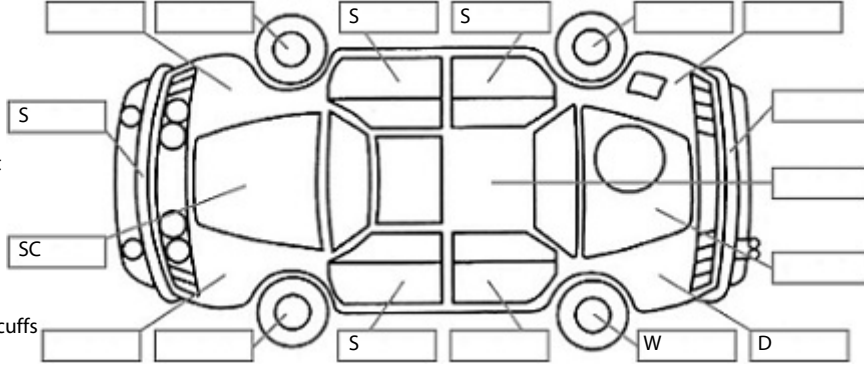

<b>Make:</b> Suzuki	<b>Model:</b> Vitara	<b>Body Style:</b> SUV
<b>Year:</b> 2021	<b>Registration:</b> NSS297	<b>Reg Expiry:</b> 21 Mar 2025
<b>WoF Expiry:</b> 07 Aug 2025	<b>Odometer:</b> 60,086 Kms	<b>Good No:</b> 25107826
<b>VIN:</b> TSMLYDA1S00A1137	<b>Next Service:</b> 66,000 kms	<b>Service History:</b> Yes

**Key:**

- S = scratch
- D = dent
- R = rust
- PT = paint defect
- C = crack
- P = pin dent
- \* = decals
- SC = stone chips
- W = significant scuffs

Body Inspection Comments

Note: some defects & blemishes may not be displayed in the diagram

Engine Timing Mechanism: Timing Chain  
Evidence of Cam Belt Replacement: Not Applicable Kms:

	Pass	Fail	N/A
<b>Engine</b>			
Oil level	✓		
Smoke & fumes	✓		
Performance	✓		
Noise	✓		
<b>Cooling System</b>			
Coolant condition	✓		
Performance	✓		
Radiator / Hoses (visual)	✓		
<b>Transmission</b>			
Operation	✓		
Noise	✓		
Clutch			✓
CV joints	✓		
Wheel bearings	✓		
<b>Brakes</b>			
Performance	✓		
Hand Brake	✓		
<b>Tyres</b> (lowest observed tread depth of tyres)			
Left front	3	mm	
Right front	4	mm	
Left rear	3	mm	
Right rear	3	mm	
Spare		Yes	
<b>Suspension</b>			
Suspension performance	✓		
Steering performance	✓		
Shock absorbers	✓		
<b>Air Conditioning / Heater</b>			
Operation	✓		
<b>Electrical / Accessories</b>			
Head lights	✓		
Tail lights	✓		
Indicators	✓		
Dashboard warning lights	✓		
Wipers (front & rear)	✓		
Window winder FL	✓		
Window winder FR	✓		
Window winder RL	✓		
Window winder RR	✓		
Rear view mirrors	✓		
Radio (basic test only)	✓		
CD (basic test only)			✓
Number of keys	2		
Central locking	✓		
Remote locking	✓		
Sat. Nav. (basic test only)	✓		
Reversing camera	✓		