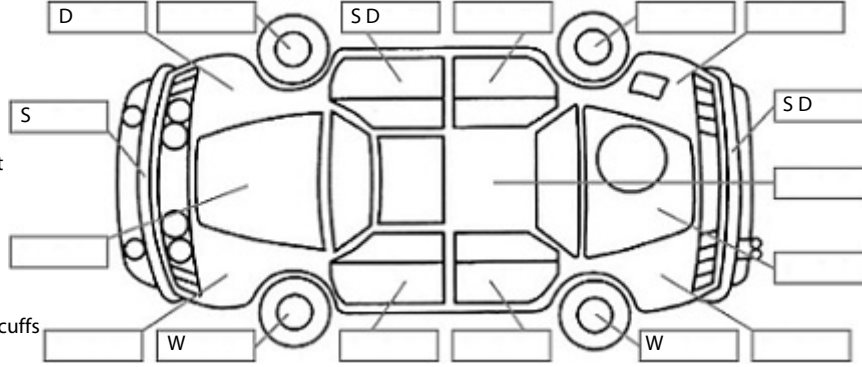

<b>Make:</b> Polestar	<b>Model:</b> Polestar 2	<b>Body Style:</b> Hatchback
<b>Year:</b> 2022	<b>Registration:</b> PMK851	<b>Reg Expiry:</b> 20 Sep 2025
<b>WoF Expiry:</b> 21 Sep 2025	<b>Odometer:</b> 27,116 Kms	<b>Good No:</b> 25107729
<b>VIN:</b> YSMVEDA2PL120556	<b>Next Service:</b> 0	<b>Service History:</b> No

**Key:**

- S = scratch
- D = dent
- R = rust
- PT = paint defect
- C = crack
- P = pin dent
- \* = decals
- SC = stone chips
- W = significant scuffs

Body Inspection Comments

Note: some defects & blemishes may not be displayed in the diagram