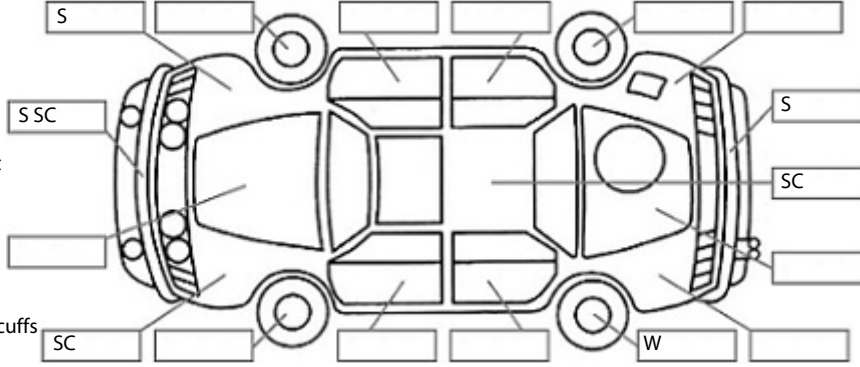

Key:

- S = scratch
- D = dent
- R = rust
- PT = paint defect
- C = crack
- P = pin dent
- * = decals
- SC = stone chips
- W = significant scuffs

Body Inspection Comments

Note: some defects & blemishes may not be displayed in the diagram