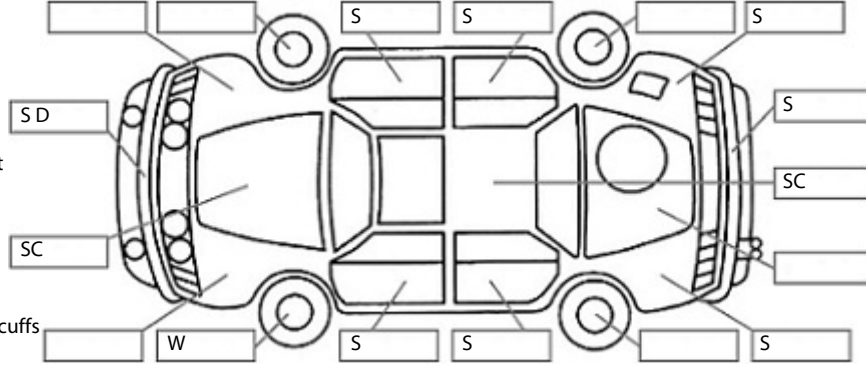

Key:

- S = scratch
- D = dent
- R = rust
- PT = paint defect
- C = crack
- P = pin dent
- * = decals
- SC = stone chips
- W = significant scuffs

Body Inspection Comments

Note: some defects & blemishes may not be displayed in the diagram