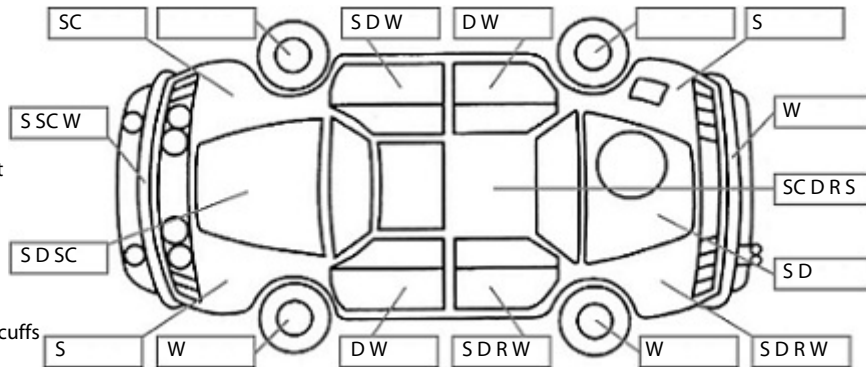

Key:

- S = scratch
- D = dent
- R = rust
- PT = paint defect
- C = crack
- P = pin dent
- * = decals
- SC = stone chips
- W = significant scuffs

Body Inspection Comments

Note: some defects & blemishes may not be displayed in the diagram

Windscreen stone chips
 Roof dents with rust.
 Scrape on left rear door with rust.

Conditions During Body Inspection: Dry

Under Carriage & Under Bonnet Inspection Comments

Rear wheel drive

Interior Comments