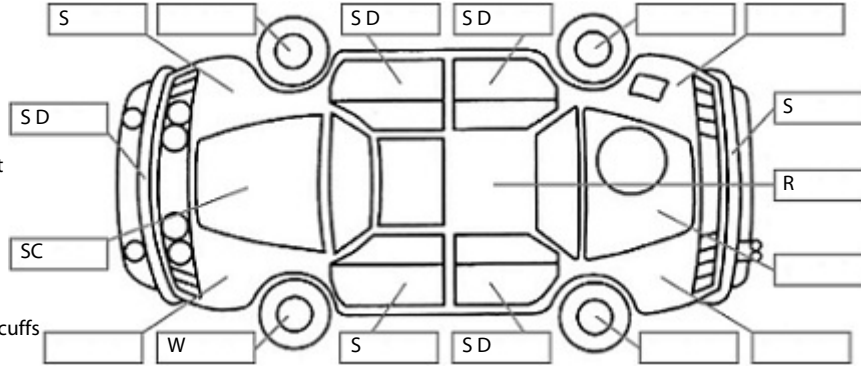

<b>Make:</b> Toyota	<b>Model:</b> Rav4	<b>Body Style:</b> SUV
<b>Year:</b> 2021	<b>Registration:</b> NTU981	<b>Reg Expiry:</b> 11 Jan 2025
<b>WoF Expiry:</b> 30 Sep 2025	<b>Odometer:</b> 67,536 Kms	<b>Good No:</b> 25107304
<b>VIN:</b> JTM8W3FV40D123417	<b>Next Service:</b> 70,000 kms	<b>Service History:</b> Yes

**Key:**

- S = scratch
- D = dent
- R = rust
- PT = paint defect
- C = crack
- P = pin dent
- \* = decals
- SC = stone chips
- W = significant scuffs

Body Inspection Comments

Note: some defects & blemishes may not be displayed in the diagram