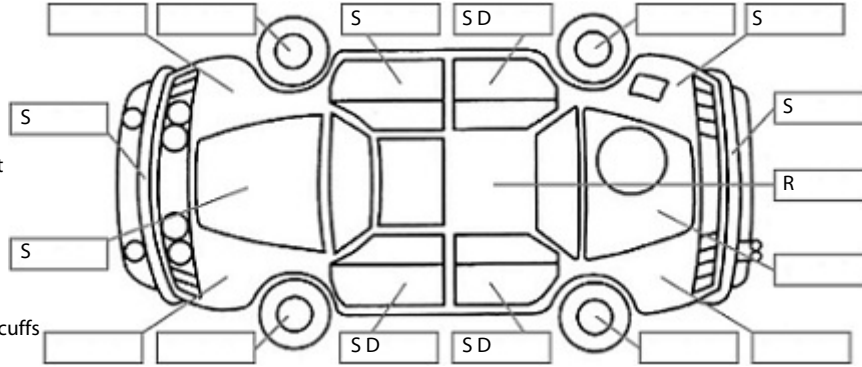

<b>Make:</b> Toyota	<b>Model:</b> Rav4	<b>Body Style:</b> SUV
<b>Year:</b> 2021	<b>Registration:</b> NTC79	<b>Reg Expiry:</b> 27 Mar 2025
<b>WoF Expiry:</b> 11 Sep 2025	<b>Odometer:</b> 55,286 Kms	<b>Good No:</b> 25107256
<b>VIN:</b> JTMBW3FV80D118852	<b>Next Service:</b> 65,000 kms	<b>Service History:</b> Yes

**Key:**

- S = scratch
- D = dent
- R = rust
- PT = paint defect
- C = crack
- P = pin dent
- \* = decals
- SC = stone chips
- W = significant scuffs

**Body Inspection Comments**

Note: some defects & blemishes may not be displayed in the diagram