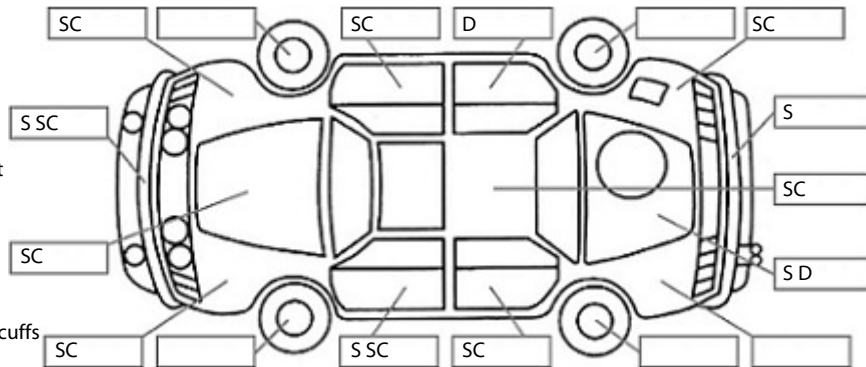

**Key:**

- S = scratch
- D = dent
- R = rust
- PT = paint defect
- C = crack
- P = pin dent
- \* = decals
- SC = stone chips
- W = significant scuffs

Body Inspection Comments

Stone chips in windscreen

Note: some defects & blemishes may not be displayed in the diagram

Engine Timing Mechanism: Timing Chain  
 Evidence of Cam Belt Replacement: Not Applicable Kms:

	Pass	Fail	N/A
<b>Engine</b>			
Oil level	✓		
Smoke & fumes	✓		
Performance	✓		
Noise	✓		
<b>Cooling System</b>			
Coolant condition	✓		
Performance	✓		
Radiator / Hoses (visual)	✓		
<b>Transmission</b>			
Operation	✓		
Noise	✓		
Clutch			✓
CV joints	✓		
Wheel bearings	✓		
<b>Brakes</b>			
Performance	✓		
Hand Brake	✓		
<b>Tyres</b> (lowest observed tread depth of tyres)			
Left front	6	mm	
Right front	6	mm	
Left rear	7	mm	
Right rear	7	mm	
Spare			Yes
<b>Suspension</b>			
Suspension performance	✓		
Steering performance	✓		
Shock absorbers	✓		
<b>Air Conditioning / Heater</b>			
Operation	✓		
<b>Electrical / Accessories</b>			
Head lights	✓		
Tail lights	✓		
Indicators	✓		
Dashboard warning lights	✓		
Wipers (front & rear)	✓		
Window winder FL	✓		
Window winder FR	✓		
Window winder RL	✓		
Window winder RR	✓		
Rear view mirrors	✓		
Radio (basic test only)	✓		
CD (basic test only)			✓
Number of keys	2		
Central locking	✓		
Remote locking	✓		
Sat. Nav. (basic test only)	✓		
Reversing camera	✓		