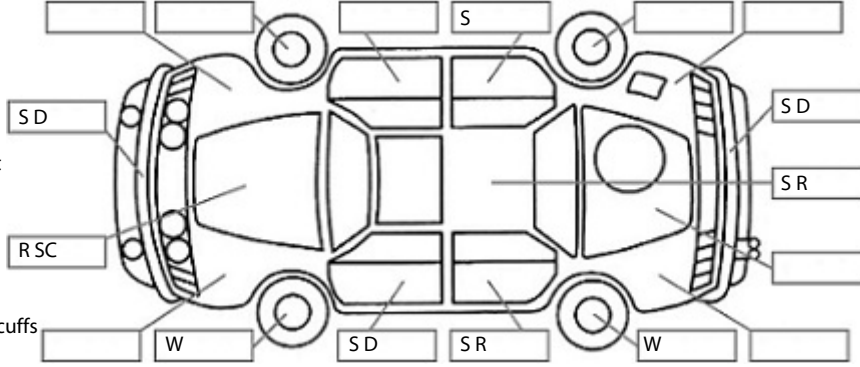

Key:

- S = scratch
- D = dent
- R = rust
- PT = paint defect
- C = crack
- P = pin dent
- * = decals
- SC = stone chips
- W = significant scuffs

Body Inspection Comments

Note: some defects & blemishes may not be displayed in the diagram

Windscreen stone chips. One SC has small cracks.
The dash has a hairline crack line.
Driver cant rail dent

Conditions During Body Inspection: Dry

Under Carriage & Under Bonnet Inspection Comments

Front wheel drive
Some under body surface corrosion.