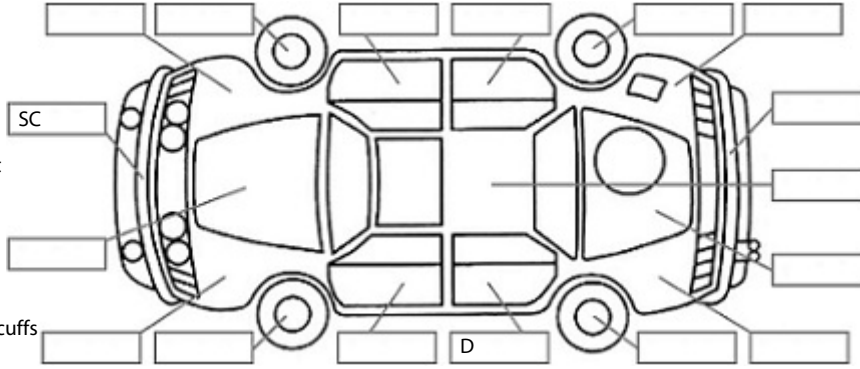

Key:

- S = scratch
- D = dent
- R = rust
- PT = paint defect
- C = crack
- P = pin dent
- * = decals
- SC = stone chips
- W = significant scuffs

Body Inspection Comments

Stone chips in windscreen

Note: some defects & blemishes may not be displayed in the diagram