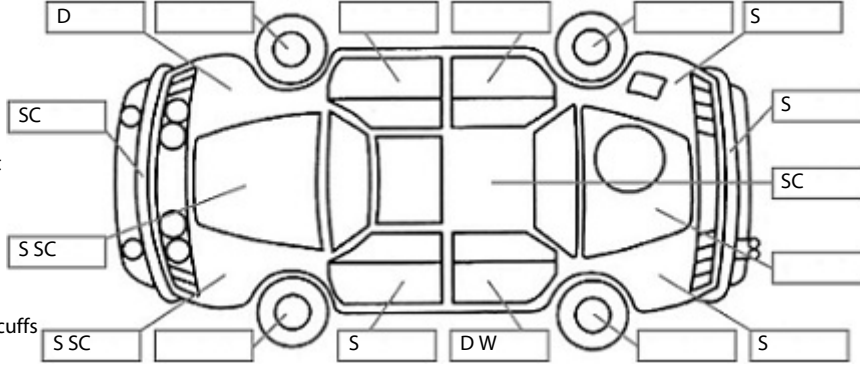

**Key:**

- S = scratch
- D = dent
- R = rust
- PT = paint defect
- C = crack
- P = pin dent
- \* = decals
- SC = stone chips
- W = significant scuffs

Body Inspection Comments

Note: some defects & blemishes may not be displayed in the diagram