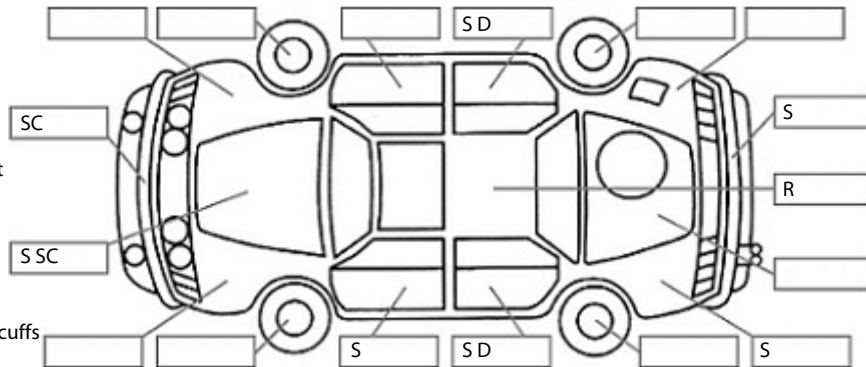

**Key:**

- S = scratch
- D = dent
- R = rust
- PT = paint defect
- C = crack
- P = pin dent
- \* = decals
- SC = stone chips
- W = significant scuffs

Body Inspection Comments

Stone chips in windscreen

Note: some defects & blemishes may not be displayed in the diagram

Engine Timing Mechanism: Timing Chain  
 Evidence of Cam Belt Replacement: Not Applicable Kms:

	Pass	Fail	N/A
<b>Engine</b>			
Oil level	✓		
Smoke & fumes	✓		
Performance	✓		
Noise	✓		
<b>Cooling System</b>			
Coolant condition	✓		
Performance	✓		
Radiator / Hoses (visual)	✓		
<b>Transmission</b>			
Operation	✓		
Noise	✓		
Clutch			✓
CV joints	✓		
Wheel bearings	✓		
<b>Brakes</b>			
Performance	✓		
Hand Brake	✓		
<b>Tyres</b> (lowest observed tread depth of tyres)			
Left front	4	mm	
Right front	4	mm	
Left rear	5	mm	
Right rear	5	mm	
Spare	Yes		
<b>Suspension</b>			
Suspension performance	✓		
Steering performance	✓		
Shock absorbers	✓		
<b>Air Conditioning / Heater</b>			
Operation	✓		
<b>Electrical / Accessories</b>			
Head lights	✓		
Tail lights	✓		
Indicators	✓		
Dashboard warning lights	✓		
Wipers (front & rear)	✓		
Window winder FL	✓		
Window winder FR	✓		
Window winder RL	✓		
Window winder RR	✓		
Rear view mirrors	✓		
Radio (basic test only)	✓		
CD (basic test only)			✓
Number of keys	2		
Central locking	✓		
Remote locking	✓		
Sat. Nav. (basic test only)			✓
Reversing camera	✓		