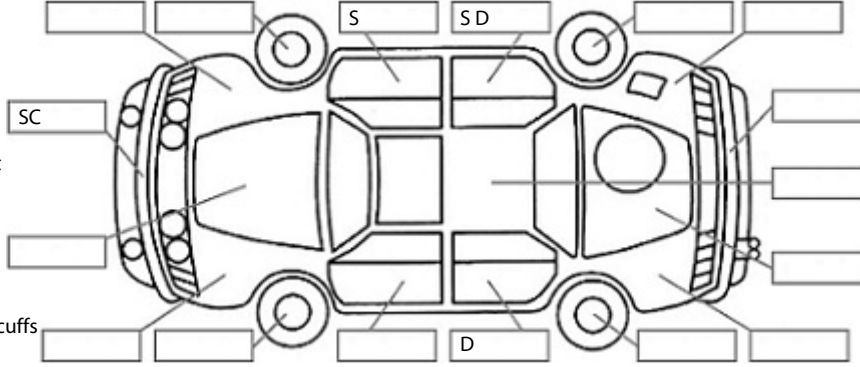

**Key:**

- S = scratch
- D = dent
- R = rust
- PT = paint defect
- C = crack
- P = pin dent
- \* = decals
- SC = stone chips
- W = significant scuffs

Body Inspection Comments

Note: some defects & blemishes may not be displayed in the diagram

Engine Timing Mechanism: Timing Chain  
Evidence of Cam Belt Replacement: Not Applicable Kms:

	Pass	Fail	N/A
<b>Engine</b>			
Oil level	✓		
Smoke & fumes	✓		
Performance	✓		
Noise	✓		
<b>Cooling System</b>			
Coolant condition	✓		
Performance	✓		
Radiator / Hoses (visual)	✓		
<b>Transmission</b>			
Operation	✓		
Noise	✓		
Clutch			✓
CV joints	✓		
Wheel bearings	✓		
<b>Brakes</b>			
Performance	✓		
Hand Brake	✓		
<b>Tyres</b> (lowest observed tread depth of tyres)			
Left front	3.0	mm	
Right front	4.0	mm	
Left rear	6.0	mm	
Right rear	6.0	mm	
Spare	Yes		
<b>Suspension</b>			
Suspension performance	✓		
Steering performance	✓		
Shock absorbers	✓		
<b>Air Conditioning / Heater</b>			
Operation	✓		
<b>Electrical / Accessories</b>			
Head lights	✓		
Tail lights	✓		
Indicators	✓		
Dashboard warning lights	✓		
Wipers (front & rear)	✓		
Window winder FL	✓		
Window winder FR	✓		
Window winder RL	✓		
Window winder RR	✓		
Rear view mirrors	✓		
Radio (basic test only)	✓		
CD (basic test only)			✓
Number of keys	2		
Central locking	✓		
Remote locking	✓		
Sat. Nav. (basic test only)	✓		
Reversing camera	✓		