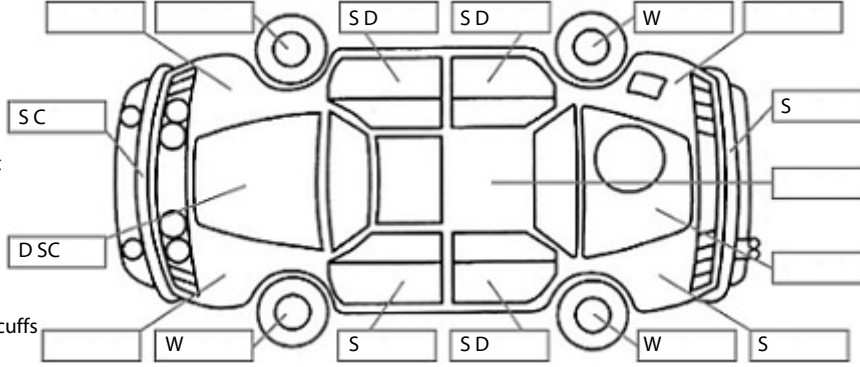

Key:

- S = scratch
- D = dent
- R = rust
- PT = paint defect
- C = crack
- P = pin dent
- * = decals
- SC = stone chips
- W = significant scuffs

Body Inspection Comments

Parcel tray missing.

Note: some defects & blemishes may not be displayed in the diagram

Engine Timing Mechanism: Timing Chain
Evidence of Cam Belt Replacement: Not Applicable Kms:

	Pass	Fail	N/A
Engine			
Oil level	✓		
Smoke & fumes	✓		
Performance	✓		
Noise	✓		
Cooling System			
Coolant condition	✓		
Performance	✓		
Radiator / Hoses (visual)	✓		
Transmission			
Operation	✓		
Noise	✓		
Clutch			✓
CV joints	✓		
Wheel bearings	✓		
Brakes			
Performance	✓		
Hand Brake	✓		
Tyres (lowest observed tread depth of tyres)			
Left front	6.0	mm	
Right front	6.0	mm	
Left rear	2.0	mm	
Right rear	3.0	mm	
Spare	Yes		
Suspension			
Suspension performance	✓		
Steering performance	✓		
Shock absorbers	✓		
Air Conditioning / Heater			
Operation	✓		
Electrical / Accessories			
Head lights	✓		
Tail lights	✓		
Indicators	✓		
Dashboard warning lights	✓		
Wipers (front & rear)	✓		
Window winder FL	✓		
Window winder FR	✓		
Window winder RL	✓		
Window winder RR	✓		
Rear view mirrors	✓		
Radio (basic test only)	✓		
CD (basic test only)			✓
Number of keys	2		
Central locking	✓		
Remote locking	✓		
Sat. Nav. (basic test only)	✓		
Reversing camera	✓		