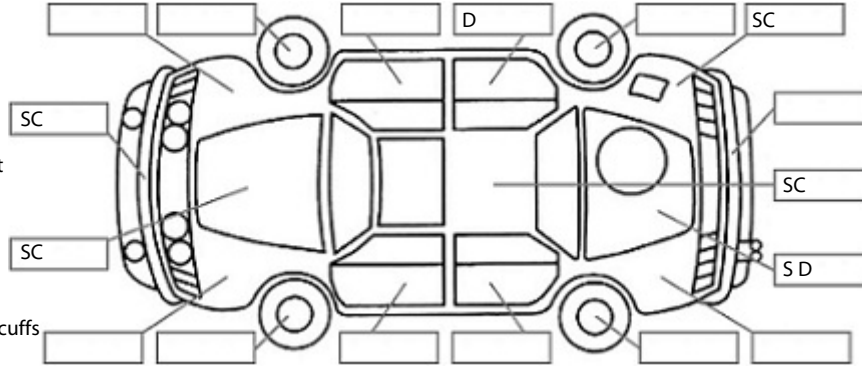

**Key:**

- S = scratch
- D = dent
- R = rust
- PT = paint defect
- C = crack
- P = pin dent
- \* = decals
- SC = stone chips
- W = significant scuffs

Body Inspection Comments

RF door seal torn.

Note: some defects & blemishes may not be displayed in the diagram

Engine Timing Mechanism: Timing Chain  
Evidence of Cam Belt Replacement: Not Applicable Kms:

	Pass	Fail	N/A
<b>Engine</b>			
Oil level	✓		
Smoke & fumes	✓		
Performance	✓		
Noise	✓		
<b>Cooling System</b>			
Coolant condition	✓		
Performance	✓		
Radiator / Hoses (visual)	✓		
<b>Transmission</b>			
Operation	✓		
Noise	✓		
Clutch			✓
CV joints			✓
Wheel bearings	✓		
<b>Brakes</b>			
Performance	✓		
Hand Brake	✓		
<b>Tyres</b> (lowest observed tread depth of tyres)			
Left front	4.0	mm	
Right front	5.0	mm	
Left rear	2.5	mm	
Right rear	3.0	mm	
Spare	Yes		
<b>Suspension</b>			
Suspension performance	✓		
Steering performance	✓		
Shock absorbers	✓		
<b>Air Conditioning / Heater</b>			
Operation	✓		
<b>Electrical / Accessories</b>			
Head lights	✓		
Tail lights	✓		
Indicators	✓		
Dashboard warning lights	✓		
Wipers (front & rear)	✓		
Window winder FL	✓		
Window winder FR	✓		
Window winder RL	✓		
Window winder RR	✓		
Rear view mirrors	✓		
Radio (basic test only)	✓		
CD (basic test only)			✓
Number of keys	2		
Central locking	✓		
Remote locking	✓		
Sat. Nav. (basic test only)	✓		
Reversing camera	✓		