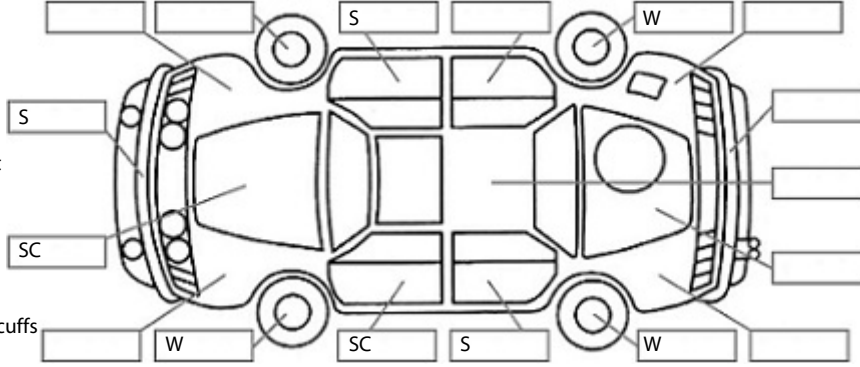

**Key:**

- S = scratch
- D = dent
- R = rust
- PT = paint defect
- C = crack
- P = pin dent
- \* = decals
- SC = stone chips
- W = significant scuffs

**Body Inspection Comments**

Stone chips in windscreen