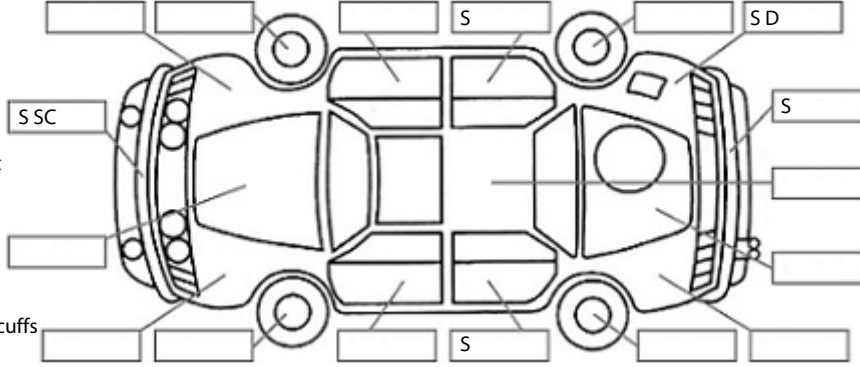

Key:

- S = scratch
- D = dent
- R = rust
- PT = paint defect
- C = crack
- P = pin dent
- * = decals
- SC = stone chips
- W = significant scuffs

Body Inspection Comments

Note: some defects & blemishes may not be displayed in the diagram

Interior roof hood lining torn
Windscreen has a repaired stone chip in the CVA area. Passed a recent VTNZ WOF.
Dashboard fuse box cover broken

Conditions During Body Inspection: Dry

Under Carriage & Under Bonnet Inspection Comments