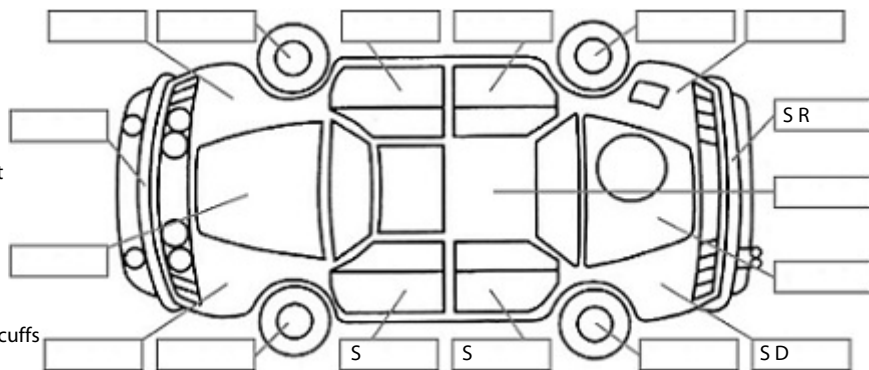

**Key:**

- S = scratch
- D = dent
- R = rust
- PT = paint defect
- C = crack
- P = pin dent
- \* = decals
- SC = stone chips
- W = significant scuffs

**Body Inspection Comments**

RR mudflap mis.

Note: some defects & blemishes may not be displayed in the diagram