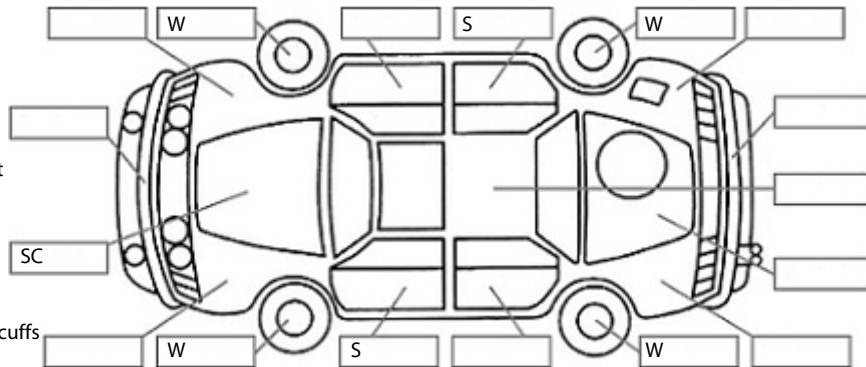

Key:

- S = scratch
- D = dent
- R = rust
- PT = paint defect
- C = crack
- P = pin dent
- * = decals
- SC = stone chips
- W = significant scuffs

Body Inspection Comments

Note: some defects & blemishes may not be displayed in the diagram

Engine Timing Mechanism: Timing Chain
 Evidence of Cam Belt Replacement: Not Applicable Kms:

	Pass	Fail	N/A
Engine			
Oil level	✓		
Smoke & fumes	✓		
Performance	✓		
Noise	✓		
Cooling System			
Coolant condition	✓		
Performance	✓		
Radiator / Hoses (visual)	✓		
Transmission			
Operation	✓		
Noise	✓		
Clutch			✓
CV joints	✓		
Wheel bearings	✓		
Brakes			
Performance	✓		
Hand Brake	✓		
Tyres (lowest observed tread depth of tyres)			
Left front	5.0	mm	
Right front	5.0	mm	
Left rear	3.0	mm	
Right rear	3.0	mm	
Spare	Yes		
Suspension			
Suspension performance	✓		
Steering performance	✓		
Shock absorbers	✓		
Air Conditioning / Heater			
Operation	✓		
Electrical / Accessories			
Head lights	✓		
Tail lights	✓		
Indicators	✓		
Dashboard warning lights	✓		
Wipers (front & rear)	✓		
Window winder FL	✓		
Window winder FR	✓		
Window winder RL	✓		
Window winder RR	✓		
Rear view mirrors	✓		
Radio (basic test only)	✓		
CD (basic test only)			✓
Number of keys	2		
Central locking	✓		
Remote locking	✓		
Sat. Nav. (basic test only)	✓		
Reversing camera	✓		