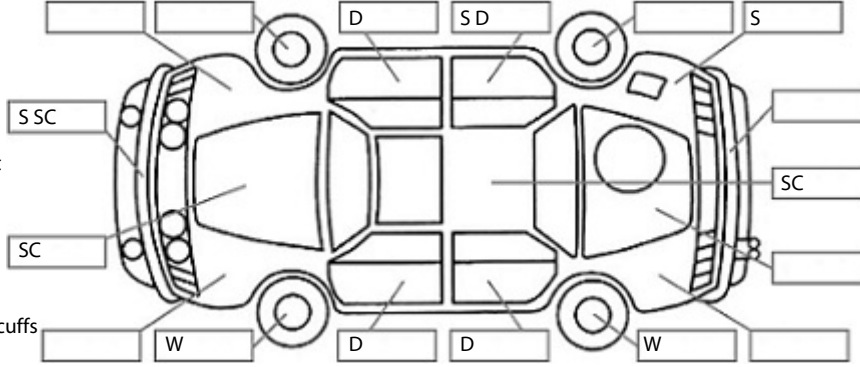

Make: Hyundai	Model: Kona	Body Style: SUV
Year: 2020	Registration: MTC240	Reg Expiry: 22 Dec 2024
WoF Expiry: 23 Mar 2025	Odometer: 127,559 Kms	Good No: 25106248
VIN: KMHK281GULU07614	Next Service: 136,000 kms	Service History: Yes

Key:

- S = scratch
- D = dent
- R = rust
- PT = paint defect
- C = crack
- P = pin dent
- * = decals
- SC = stone chips
- W = significant scuffs

Body Inspection Comments

Stone chips in windscreen

Note: some defects & blemishes may not be displayed in the diagram