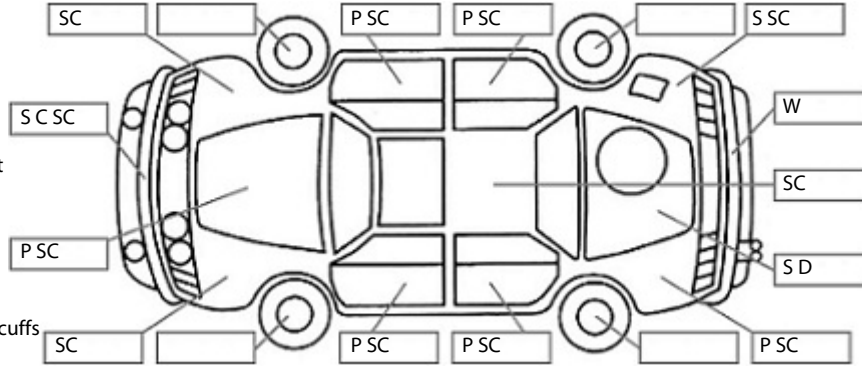

Key:

- S = scratch
- D = dent
- R = rust
- PT = paint defect
- C = crack
- P = pin dent
- * = decals
- SC = stone chips
- W = significant scuffs

Body Inspection Comments

Note: some defects & blemishes may not be displayed in the diagram

- Right tail light cracked.
- Running boards bent and scratched.
- Right wing mirror indicator lens cracked.
- Chipped windscreen.

Conditions During Body Inspection: Dry

Under Carriage & Under Bonnet Inspection Comments