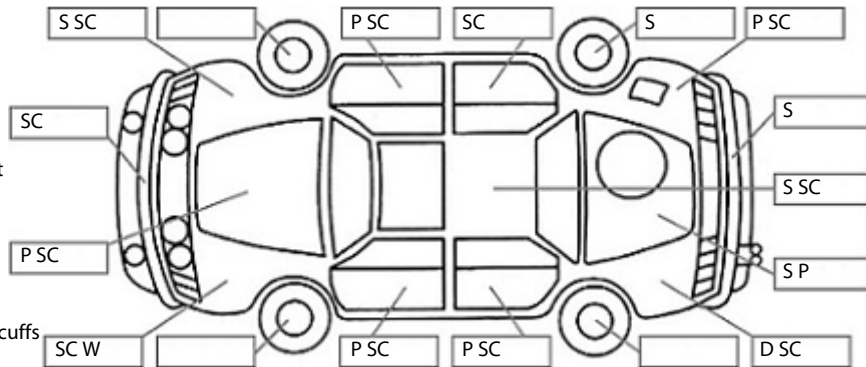

Make: Mitsubishi	Model: Triton	Body Style: Utility
Year: 2017	Registration: KUR147	Reg Expiry: 20 Mar 2025
WoF Expiry: 13 Nov 2025	Odometer: 179,267 Kms	Good No: 25090782
VIN: MMAJYKK10HH019943	Next Service: 183,000kms	Service History: Yes

Key:

- S = scratch
- D = dent
- R = rust
- PT = paint defect
- C = crack
- P = pin dent
- * = decals
- SC = stone chips
- W = significant scuffs

Body Inspection Comments

Note: some defects & blemishes may not be displayed in the diagram

Surface rust & scratches on roof at top of windscreen.
 Holes in roof mouldings.
 Dents on left cab corner.
 Right running board bent.

Conditions During Body Inspection: Dry

Under Carriage & Under Bonnet Inspection Comments