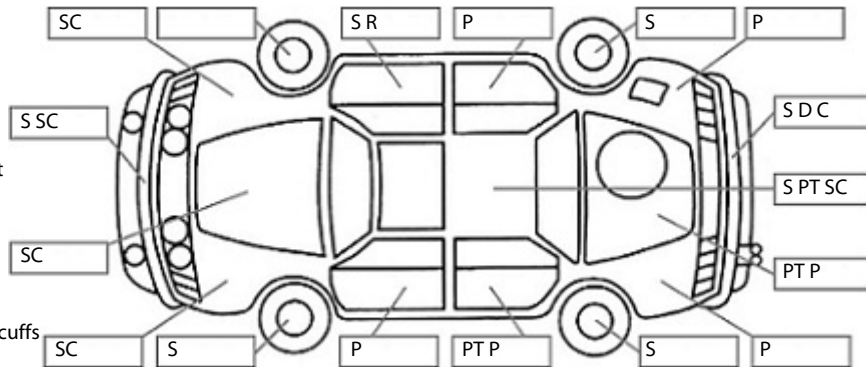

Key:

- S = scratch
- D = dent
- R = rust
- PT = paint defect
- C = crack
- P = pin dent
- * = decals
- SC = stone chips
- W = significant scuffs

Body Inspection Comments

Note: some defects & blemishes may not be displayed in the diagram

Major chip in windscreen.
 Drivers door seal is torn.
 Aerial mast missing.

Conditions During Body Inspection: Dry

Under Carriage & Under Bonnet Inspection Comments

Engine oil leak.
 Underbody surface rust.

Engine Timing Mechanism: Timing Chain
 Evidence of Cam Belt Replacement: Not Applicable Kms:

	Pass	Fail	N/A
Engine			
Oil level	✓		
Smoke & fumes	✓		
Performance	✓		
Noise	✓		
Cooling System			
Coolant condition	✓		
Performance	✓		
Radiator / Hoses (visual)	✓		
Transmission			
Operation	✓		
Noise		✓	
Clutch			✓
CV joints	✓		
Wheel bearings	✓		
Brakes			
Performance	✓		
Hand Brake	✓		
Tyres (lowest observed tread depth of tyres)			
Left front	7	mm	
Right front	7	mm	
Left rear	6	mm	
Right rear	6	mm	
Spare	Yes		
Suspension			
Suspension performance	✓		
Steering performance	✓		
Shock absorbers	✓		
Air Conditioning / Heater			
Operation	✓		
Electrical / Accessories			
Head lights	✓		
Tail lights	✓		
Indicators	✓		
Dashboard warning lights	✓		
Wipers (front & rear)	✓		
Window winder FL	✓		
Window winder FR	✓		
Window winder RL	✓		
Window winder RR	✓		
Rear view mirrors	✓		
Radio (basic test only)	✓		
CD (basic test only)	✓		
Number of keys	1		
Central locking	✓		
Remote locking	✓		
Sat. Nav. (basic test only)			✓
Reversing camera			✓