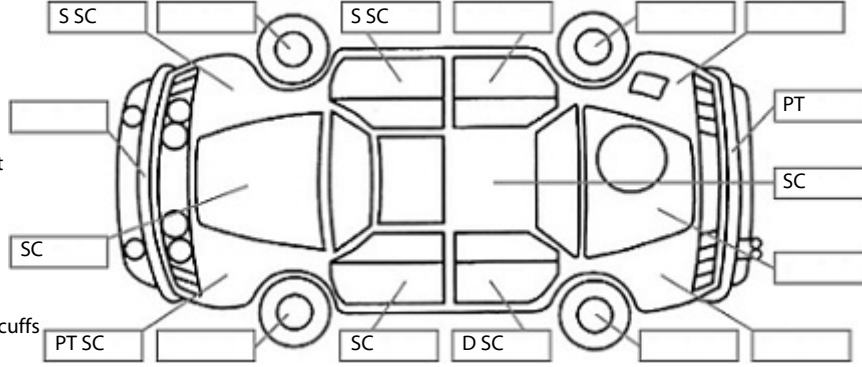

Key:

- S = scratch
- D = dent
- R = rust
- PT = paint defect
- C = crack
- P = pin dent
- * = decals
- SC = stone chips
- W = significant scuffs

Body Inspection Comments

Note: some defects & blemishes may not be displayed in the diagram

Right rear reflector cracked

Conditions During Body Inspection: Dry

Under Carriage & Under Bonnet Inspection Comments

Interior Comments

Seats	Good
Carpets	Good
Panels	Good
Dashboard	Good

General Comments

Road Conditions During Test Drive: Dry

Engine Timing Mechanism: Timing Chain
Evidence of Cam Belt Replacement: Not Applicable Kms:

	Pass	Fail	N/A
Engine			
Oil level	✓		
Smoke & fumes	✓		
Performance	✓		
Noise	✓		
Cooling System			
Coolant condition	✓		
Performance	✓		
Radiator / Hoses (visual)	✓		
Transmission			
Operation	✓		
Noise	✓		
Clutch			✓
CV joints	✓		
Wheel bearings	✓		
Brakes			
Performance	✓		
Hand Brake	✓		
Tyres (lowest observed tread depth of tyres)			
Left front	6.0	mm	
Right front	5.0	mm	
Left rear	5.0	mm	
Right rear	6.0	mm	
Spare	Yes		
Suspension			
Suspension performance	✓		
Steering performance	✓		
Shock absorbers	✓		
Air Conditioning / Heater			
Operation	✓		
Electrical / Accessories			
Head lights	✓		
Tail lights	✓		
Indicators	✓		
Dashboard warning lights	✓		
Wipers (front & rear)	✓		
Window winder FL	✓		
Window winder FR	✓		
Window winder RL	✓		
Window winder RR	✓		
Rear view mirrors	✓		
Radio (basic test only)	✓		
CD (basic test only)			✓
Number of keys	2		
Central locking	✓		
Remote locking	✓		
Sat. Nav. (basic test only)	✓		
Reversing camera	✓		