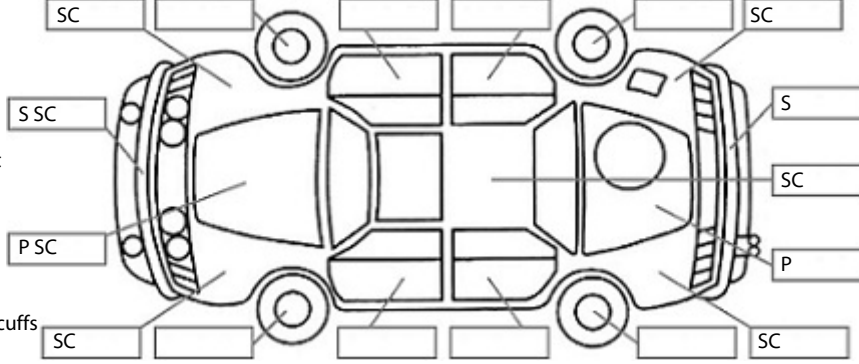

**Key:**

- S = scratch
- D = dent
- R = rust
- PT = paint defect
- C = crack
- P = pin dent
- \* = decals
- SC = stone chips
- W = significant scuffs

**Body Inspection Comments**

Stone chips in windscreen.  
Drivers door shut is worn.  
LF wheel centre cap missing.

**General Comments**

Road Conditions During Test Drive: Dry

Engine Timing Mechanism: Timing Chain  
Evidence of Cam Belt Replacement: Not Applicable Kms:

	Pass	Fail	N/A
<b>Engine</b>			
Oil level	✓		
Smoke & fumes	✓		
Performance	✓		
Noise	✓		
<b>Cooling System</b>			
Coolant condition	✓		
Performance	✓		
Radiator / Hoses (visual)	✓		
<b>Transmission</b>			
Operation	✓		
Noise	✓		
Clutch			✓
CV joints	✓		
Wheel bearings	✓		
<b>Brakes</b>			
Performance	✓		
Hand Brake	✓		
<b>Tyres</b> (lowest observed tread depth of tyres)			
Left front	6.5	mm	
Right front	6.0	mm	
Left rear	6.0	mm	
Right rear	8.5	mm	
Spare	Yes		
<b>Suspension</b>			
Suspension performance	✓		
Steering performance	✓		
Shock absorbers	✓		
<b>Air Conditioning / Heater</b>			
Operation	✓		
<b>Electrical / Accessories</b>			
Head lights	✓		
Tail lights	✓		
Indicators	✓		
Dashboard warning lights	✓		
Wipers (front & rear)	✓		
Window winder FL	✓		
Window winder FR	✓		
Window winder RL	✓		
Window winder RR	✓		
Rear view mirrors	✓		
Radio (basic test only)	✓		
CD (basic test only)			✓
Number of keys	2		
Central locking	✓		
Remote locking	✓		
Sat. Nav. (basic test only)			✓
Reversing camera	✓		