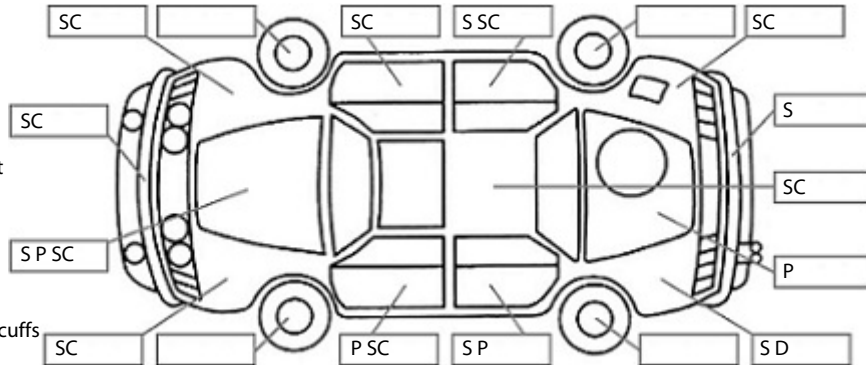

**Key:**

- S = scratch
- D = dent
- R = rust
- PT = paint defect
- C = crack
- P = pin dent
- \* = decals
- SC = stone chips
- W = significant scuffs

**Body Inspection Comments**

Note: some defects & blemishes may not be displayed in the diagram

- Hole in front bumper.
- Drivers door seal damaged.
- Left low beam headlight not working.

Conditions During Body Inspection: Dry

**Under Carriage & Under Bonnet Inspection Comments**

**Interior Comments**