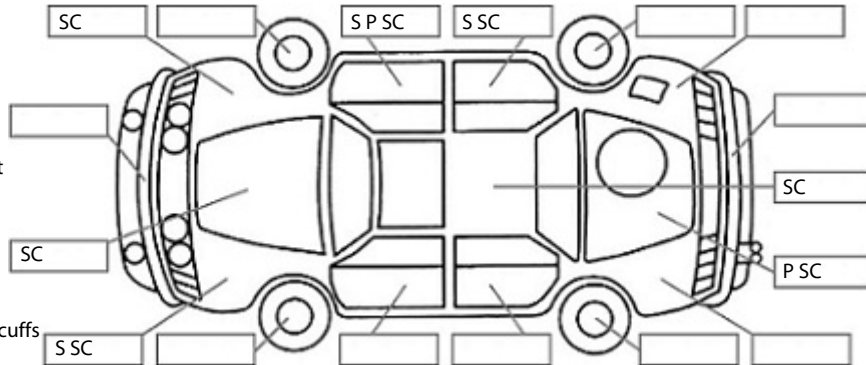

Make: Toyota	Model: Landcruiser	Body Style: Utility
Year: 2014	Registration: NBY786	Reg Expiry: 12 May 2025
WoF Expiry: 07 Mar 2025	Odometer: 132,169 Kms	Good No: 25090247
VIN: 7AT0H60HX15001028	Next Service: 141,500 kms	Service History: No

Key:

- S = scratch
- D = dent
- R = rust
- PT = paint defect
- C = crack
- P = pin dent
- * = decals
- SC = stone chips
- W = significant scuffs

Body Inspection Comments

Note: some defects & blemishes may not be displayed in the diagram