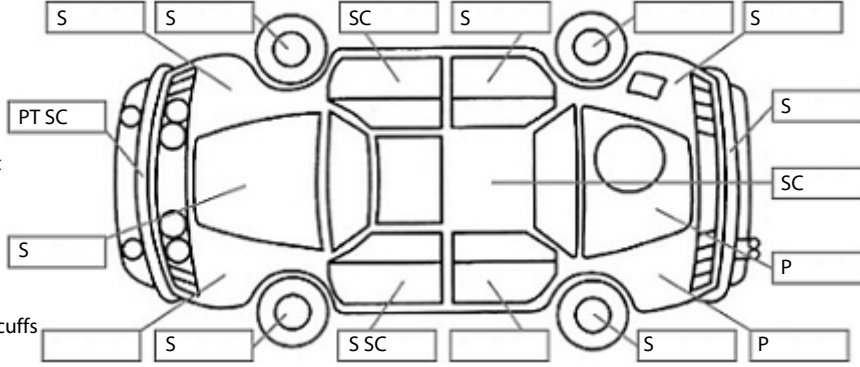

Key:

- S = scratch
- D = dent
- R = rust
- PT = paint defect
- C = crack
- P = pin dent
- * = decals
- SC = stone chips
- W = significant scuffs

Body Inspection Comments

LF door seal is torn.
Dents & scratches in drivers door shut.

General Comments

Right brake light is out.

Road Conditions During Test Drive: Dry

Engine Timing Mechanism: Timing Chain
Evidence of Cam Belt Replacement: Not Applicable Kms:

	Pass	Fail	N/A
Engine			
Oil level	✓		
Smoke & fumes	✓		
Performance	✓		
Noise	✓		
Cooling System			
Coolant condition	✓		
Performance	✓		
Radiator / Hoses (visual)	✓		
Transmission			
Operation	✓		
Noise	✓		
Clutch			✓
CV joints	✓		
Wheel bearings	✓		
Brakes			
Performance	✓		
Hand Brake	✓		
Tyres (lowest observed tread depth of tyres)			
Left front	4.5	mm	
Right front	5.0	mm	
Left rear	2.5	mm	
Right rear	2.5	mm	
Spare	Yes		
Suspension			
Suspension performance	✓		
Steering performance	✓		
Shock absorbers	✓		
Air Conditioning / Heater			
Operation	✓		
Electrical / Accessories			
Head lights	✓		
Tail lights		✓	
Indicators	✓		
Dashboard warning lights	✓		
Wipers (front & rear)	✓		
Window winder FL	✓		
Window winder FR	✓		
Window winder RL	✓		
Window winder RR	✓		
Rear view mirrors	✓		
Radio (basic test only)	✓		
CD (basic test only)			✓
Number of keys	2		
Central locking	✓		
Remote locking	✓		
Sat. Nav. (basic test only)			✓
Reversing camera	✓		