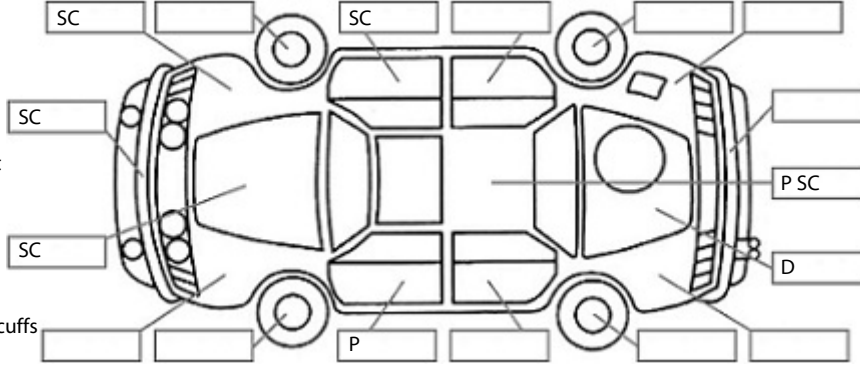

**Key:**

- S = scratch
- D = dent
- R = rust
- PT = paint defect
- C = crack
- P = pin dent
- \* = decals
- SC = stone chips
- W = significant scuffs

Body Inspection Comments

Tonneau cover scratched.  
Drivers door shut is worn.