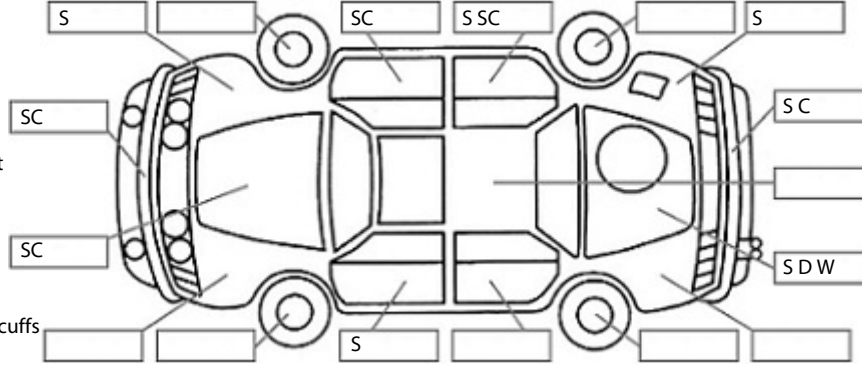

Key:

- S = scratch
- D = dent
- R = rust
- PT = paint defect
- C = crack
- P = pin dent
- * = decals
- SC = stone chips
- W = significant scuffs

Body Inspection Comments

Rust chips left A pillar.

Note: some defects & blemishes may not be displayed in the diagram

Conditions During Body Inspection: Dry

Under Carriage & Under Bonnet Inspection Comments

Interior Comments

Seats	front right seat base torn
Carpets	Good
Panels	Good
Dashboard	Good

General Comments

Early service history only
Minor oil leak