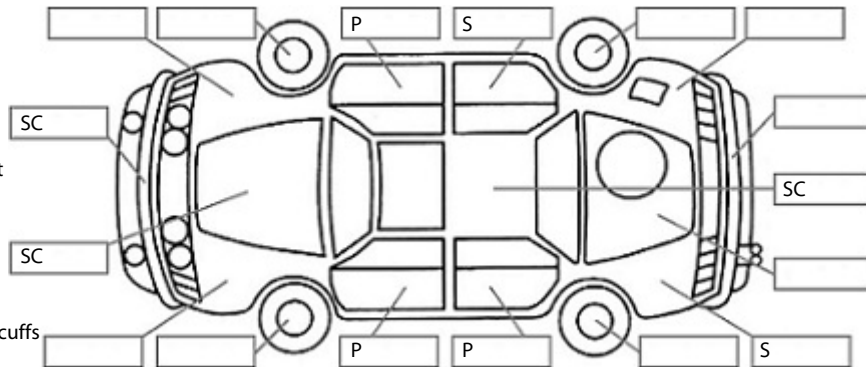

<b>Make:</b> Toyota	<b>Model:</b> Rav4	<b>Body Style:</b> SUV
<b>Year:</b> 2021	<b>Registration:</b> NSP420	<b>Reg Expiry:</b> 20 Dec 2024
<b>WoF Expiry:</b> 20 Sep 2025	<b>Odometer:</b> 68,964 Kms	<b>Good No:</b> 25090155
<b>VIN:</b> JTMBW3FV60D12183	<b>Next Service:</b> 73,000km	<b>Service History:</b> Yes

**Key:**

- S = scratch
- D = dent
- R = rust
- PT = paint defect
- C = crack
- P = pin dent
- \* = decals
- SC = stone chips
- W = significant scuffs

Body Inspection Comments

Stone chip in windscreen.

Note: some defects & blemishes may not be displayed in the diagram

Engine Timing Mechanism: Timing Chain  
 Evidence of Cam Belt Replacement: Not Applicable Kms:

	Pass	Fail	N/A
<b>Engine</b>			
Oil level	✓		
Smoke & fumes	✓		
Performance	✓		
Noise	✓		
<b>Cooling System</b>			
Coolant condition	✓		
Performance	✓		
Radiator / Hoses (visual)	✓		
<b>Transmission</b>			
Operation	✓		
Noise	✓		
Clutch			✓
CV joints	✓		
Wheel bearings	✓		
<b>Brakes</b>			
Performance	✓		
Hand Brake	✓		
<b>Tyres</b> (lowest observed tread depth of tyres)			
Left front	3	mm	
Right front	3	mm	
Left rear	5.5	mm	
Right rear	6	mm	
Spare			Yes
<b>Suspension</b>			
Suspension performance	✓		
Steering performance	✓		
Shock absorbers	✓		
<b>Air Conditioning / Heater</b>			
Operation	✓		
<b>Electrical / Accessories</b>			
Head lights	✓		
Tail lights	✓		
Indicators	✓		
Dashboard warning lights	✓		
Wipers (front & rear)	✓		
Window winder FL	✓		
Window winder FR	✓		
Window winder RL	✓		
Window winder RR	✓		
Rear view mirrors	✓		
Radio (basic test only)	✓		
CD (basic test only)			✓
Number of keys	2		
Central locking	✓		
Remote locking	✓		
Sat. Nav. (basic test only)	✓		
Reversing camera	✓		