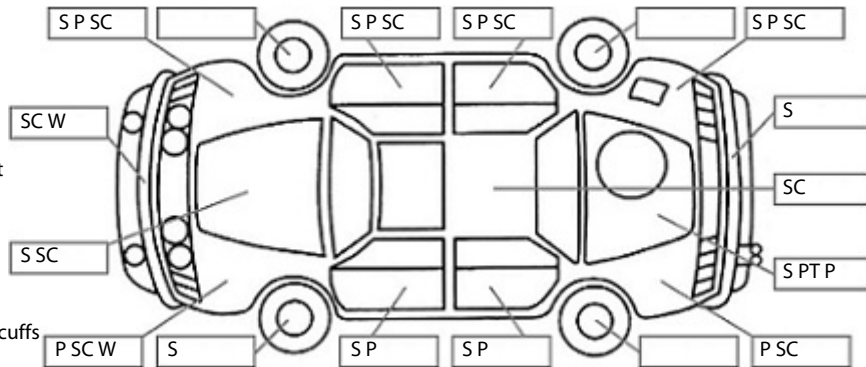

Key:

- S = scratch
- D = dent
- R = rust
- PT = paint defect
- C = crack
- P = pin dent
- * = decals
- SC = stone chips
- W = significant scuffs

Body Inspection Comments

Note: some defects & blemishes may not be displayed in the diagram

- One centre cap missing.
- Guard liners damaged.
- Mud flaps missing.
- Chipped windscreen.

Conditions During Body Inspection: Dry

Under Carriage & Under Bonnet Inspection Comments

Interior Comments

Seats	Dirty. drivers seat plastic base broken.
Carpets	Worn on drivers side, dirty.
Panels	Average
Dashboard	Glove box scratched, steering wheel worn.