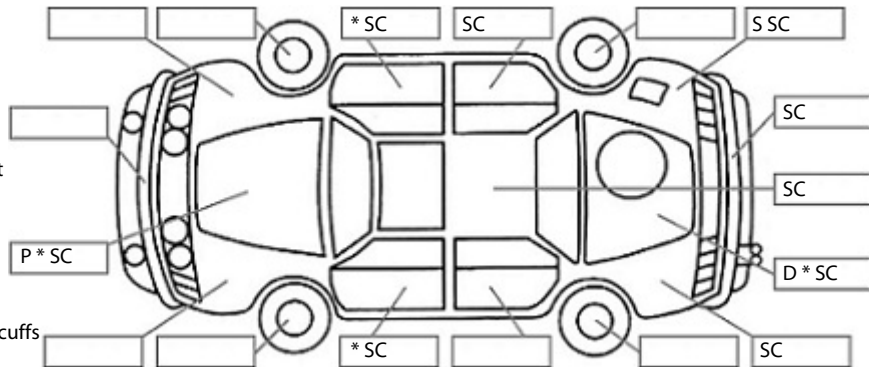

**Key:**

- S = scratch
- D = dent
- R = rust
- PT = paint defect
- C = crack
- P = pin dent
- \* = decals
- SC = stone chips
- W = significant scuffs

**Body Inspection Comments**

Chip in windscreen.  
RF door seal damaged.

Note: some defects & blemishes may not be displayed in the diagram

Conditions During Body Inspection: Dry

**Under Carriage & Under Bonnet Inspection Comments**

Minor engine/transmission leak.

**Interior Comments**