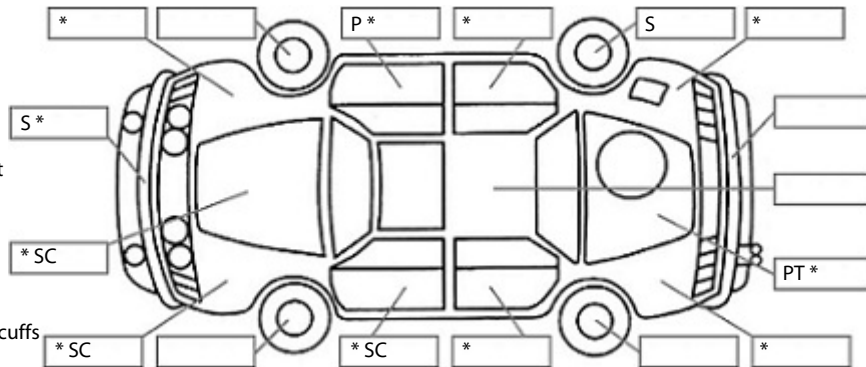

Key:

- S = scratch
- D = dent
- R = rust
- PT = paint defect
- C = crack
- P = pin dent
- * = decals
- SC = stone chips
- W = significant scuffs

Body Inspection Comments

Amber bar fitted to roof.

Note: some defects & blemishes may not be displayed in the diagram

Conditions During Body Inspection: Dry

Under Carriage & Under Bonnet Inspection Comments

Minor oil leak.

Interior Comments

Seats	Average
Carpets	Average
Panels	Average
Dashboard	Average

General Comments

Storage and tool box fitted to rear. Left daytime running light out. Rear wiper not working/no switch.

Road Conditions During Test Drive: Dry

Engine Timing Mechanism: Timing Chain
 Evidence of Cam Belt Replacement: Not Applicable Kms:

	Pass	Fail	N/A
Engine			
Oil level	✓		
Smoke & fumes	✓		
Performance	✓		
Noise	✓		
Cooling System			
Coolant condition	✓		
Performance	✓		
Radiator / Hoses (visual)	✓		
Transmission			
Operation	✓		
Noise	✓		
Clutch	✓		
CV joints			✓
Wheel bearings	✓		
Brakes			
Performance	✓		
Hand Brake	✓		
Tyres (lowest observed tread depth of tyres)			
Left front	6.5	mm	
Right front	7.5	mm	
Left rear	5.5	mm	
Right rear	5.5	mm	
Spare	Yes		
Suspension			
Suspension performance	✓		
Steering performance	✓		
Shock absorbers	✓		
Air Conditioning / Heater			
Operation	✓		
Electrical / Accessories			
Head lights		✓	
Tail lights	✓		
Indicators	✓		
Dashboard warning lights	✓		
Wipers (front & rear)		✓	
Window winder FL	✓		
Window winder FR	✓		
Window winder RL			✓
Window winder RR			✓
Rear view mirrors	✓		
Radio (basic test only)	✓		
CD (basic test only)	✓		
Number of keys	3		
Central locking	✓		
Remote locking	✓		
Sat. Nav. (basic test only)			✓
Reversing camera	✓		