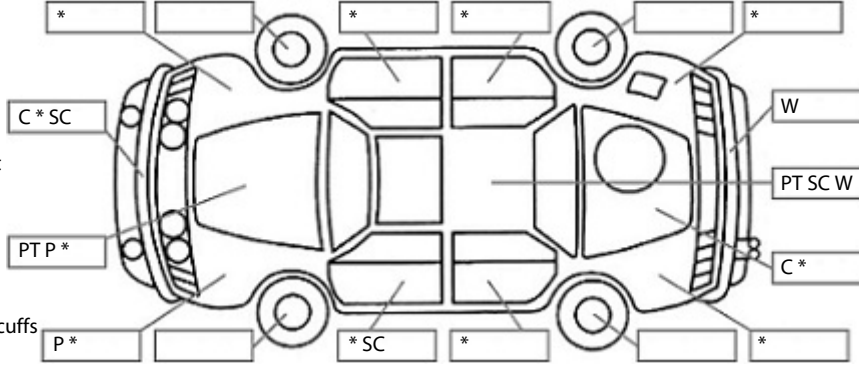

Key:

- S = scratch
- D = dent
- R = rust
- PT = paint defect
- C = crack
- P = pin dent
- * = decals
- SC = stone chips
- W = significant scuffs

Body Inspection Comments

Grille modified.
Hole in roof from light fitting.
Wing mirror casings broken.
Jack wider & wheel brace missing.