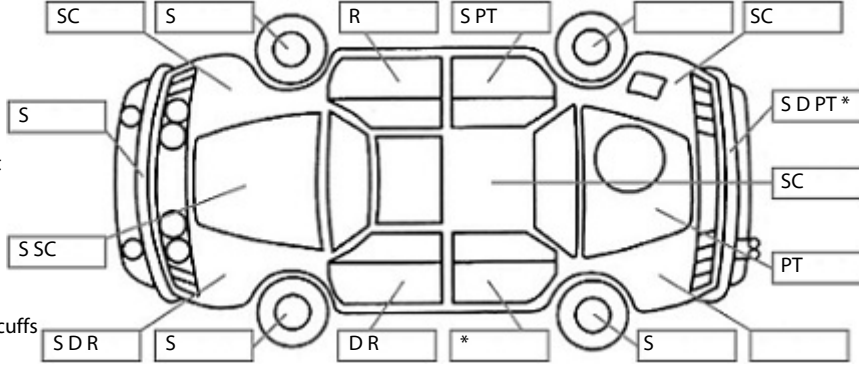

Make: Subaru	Model: XV	Body Style: SUV
Year: 2016	Registration: JMF199	Reg Expiry: 21 Feb 2025
WoF Expiry: 19 Jan 2025	Odometer: 161,075 Kms	Good No: 25089904
VIN: JF1GP7KC5GG165460	Next Service: 166,224	Service History: No

Key:

- S = scratch
- D = dent
- R = rust
- PT = paint defect
- C = crack
- P = pin dent
- * = decals
- SC = stone chips
- W = significant scuffs

Body Inspection Comments

Note: some defects & blemishes may not be displayed in the diagram

Cargo shelf missing. Rear wiper needs replacing.

Road Conditions During Test Drive: Dry

Engine Timing Mechanism: Timing Chain
Evidence of Cam Belt Replacement: Not Applicable Kms:

	Pass	Fail	N/A
Engine			
Oil level	✓		
Smoke & fumes	✓		
Performance	✓		
Noise	✓		
Cooling System			
Coolant condition	✓		
Performance	✓		
Radiator / Hoses (visual)	✓		
Transmission			
Operation	✓		
Noise	✓		
Clutch	✓		
CV joints			✓
Wheel bearings	✓		
Brakes			
Performance	✓		
Hand Brake	✓		
Tyres (lowest observed tread depth of tyres)			
Left front	5.0	mm	
Right front	6.0	mm	
Left rear	6.0	mm	
Right rear	6.0	mm	
Spare	Yes		
Suspension			
Suspension performance	✓		
Steering performance	✓		
Shock absorbers	✓		
Air Conditioning / Heater			
Operation	✓		
Electrical / Accessories			
Head lights	✓		
Tail lights	✓		
Indicators	✓		
Dashboard warning lights	✓		
Wipers (front & rear)	✓		
Window winder FL	✓		
Window winder FR	✓		
Window winder RL	✓		
Window winder RR	✓		
Rear view mirrors	✓		
Radio (basic test only)	✓		
CD (basic test only)	✓		
Number of keys	1		
Central locking	✓		
Remote locking	✓		
Sat. Nav. (basic test only)			✓
Reversing camera	✓		