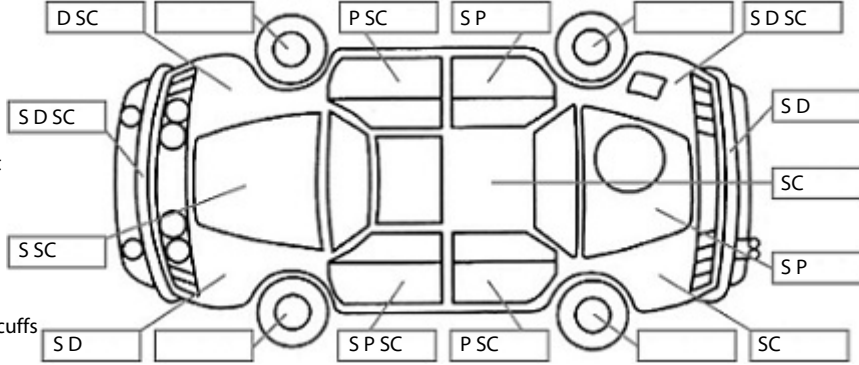

Key:

- S = scratch
- D = dent
- R = rust
- PT = paint defect
- C = crack
- P = pin dent
- * = decals
- SC = stone chips
- W = significant scuffs

Note: some defects & blemishes may not be displayed in the diagram

Body Inspection Comments

Grille broken.
R/F door & L/R door seals damaged.
Right cab corner dented & scratched.

Conditions During Body Inspection: Dry

Under Carriage & Under Bonnet Inspection Comments

Interior Comments