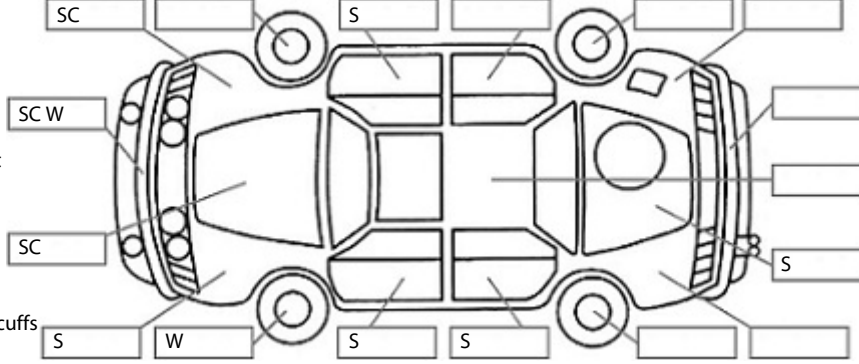

**Key:**

- S = scratch
- D = dent
- R = rust
- PT = paint defect
- C = crack
- P = pin dent
- \* = decals
- SC = stone chips
- W = significant scuffs

**Body Inspection Comments**

Left sill scuffed.

Note: some defects & blemishes may not be displayed in the diagram

Engine Timing Mechanism: Timing Chain  
Evidence of Cam Belt Replacement: Not Applicable Kms:

	Pass	Fail	N/A
<b>Engine</b>			
Oil level	✓		
Smoke & fumes	✓		
Performance	✓		
Noise	✓		
<b>Cooling System</b>			
Coolant condition	✓		
Performance	✓		
Radiator / Hoses (visual)	✓		
<b>Transmission</b>			
Operation	✓		
Noise	✓		
Clutch			✓
CV joints	✓		
Wheel bearings	✓		
<b>Brakes</b>			
Performance	✓		
Hand Brake	✓		
<b>Tyres</b> (lowest observed tread depth of tyres)			
Left front	7.5	mm	
Right front	7.5	mm	
Left rear	5.0	mm	
Right rear	5.5	mm	
Spare	Yes		
<b>Suspension</b>			
Suspension performance	✓		
Steering performance	✓		
Shock absorbers	✓		
<b>Air Conditioning / Heater</b>			
Operation	✓		
<b>Electrical / Accessories</b>			
Head lights	✓		
Tail lights	✓		
Indicators	✓		
Dashboard warning lights	✓		
Wipers (front & rear)	✓		
Window winder FL	✓		
Window winder FR	✓		
Window winder RL	✓		
Window winder RR	✓		
Rear view mirrors	✓		
Radio (basic test only)	✓		
CD (basic test only)	✓		
Number of keys	2		
Central locking	✓		
Remote locking	✓		
Sat. Nav. (basic test only)			✓
Reversing camera			✓