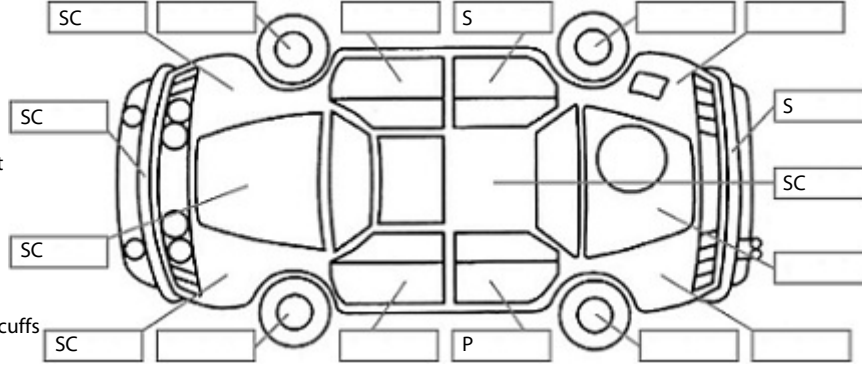

**Key:**

- S = scratch
- D = dent
- R = rust
- PT = paint defect
- C = crack
- P = pin dent
- \* = decals
- SC = stone chips
- W = significant scuffs

Body Inspection Comments

Note: some defects & blemishes may not be displayed in the diagram

Engine Timing Mechanism: Timing Chain  
Evidence of Cam Belt Replacement: Not Applicable Kms:

	Pass	Fail	N/A
<b>Engine</b>			
Oil level	✓		
Smoke & fumes	✓		
Performance	✓		
Noise	✓		
<b>Cooling System</b>			
Coolant condition	✓		
Performance	✓		
Radiator / Hoses (visual)	✓		
<b>Transmission</b>			
Operation	✓		
Noise	✓		
Clutch			✓
CV joints	✓		
Wheel bearings	✓		
<b>Brakes</b>			
Performance	✓		
Hand Brake	✓		
<b>Tyres</b> (lowest observed tread depth of tyres)			
Left front	4.5	mm	
Right front	4.0	mm	
Left rear	4.5	mm	
Right rear	4.0	mm	
Spare	Yes		
<b>Suspension</b>			
Suspension performance	✓		
Steering performance	✓		
Shock absorbers	✓		
<b>Air Conditioning / Heater</b>			
Operation	✓		
<b>Electrical / Accessories</b>			
Head lights	✓		
Tail lights	✓		
Indicators	✓		
Dashboard warning lights	✓		
Wipers (front & rear)	✓		
Window winder FL	✓		
Window winder FR	✓		
Window winder RL	✓		
Window winder RR	✓		
Rear view mirrors	✓		
Radio (basic test only)	✓		
CD (basic test only)			✓
Number of keys	2		
Central locking	✓		
Remote locking	✓		
Sat. Nav. (basic test only)	✓		
Reversing camera	✓		