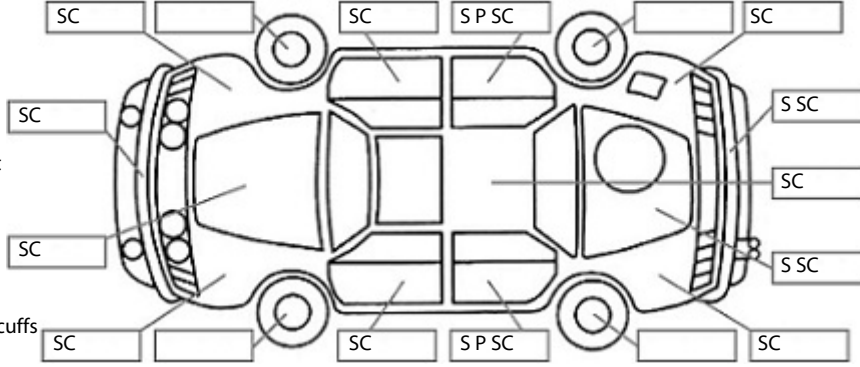

Make: Nissan	Model: Serena	Body Style: Wagon
Year: 2015	Registration: PWZ143	Reg Expiry: 07 Feb 2025
WoF Expiry: 19 Jun 2025	Odometer: 128,661 Kms	Good No: 25089666
VIN: 7AT0DH3FX23253738	Next Service: 138,666kms	Service History: No

Key:

- S = scratch
- D = dent
- R = rust
- PT = paint defect
- C = crack
- P = pin dent
- * = decals
- SC = stone chips
- W = significant scuffs

Body Inspection Comments

Note: some defects & blemishes may not be displayed in the diagram

Road Conditions During Test Drive: Dry

Engine Timing Mechanism: Timing Chain
Evidence of Cam Belt Replacement: Not Applicable Kms:

	Pass	Fail	N/A
Engine			
Oil level	✓		
Smoke & fumes	✓		
Performance	✓		
Noise	✓		
Cooling System			
Coolant condition	✓		
Performance	✓		
Radiator / Hoses (visual)	✓		
Transmission			
Operation	✓		
Noise	✓		
Clutch			✓
CV joints	✓		
Wheel bearings	✓		
Brakes			
Performance	✓		
Hand Brake	✓		
Tyres (lowest observed tread depth of tyres)			
Left front	5.5	mm	
Right front	5.5	mm	
Left rear	6.0	mm	
Right rear	6.5	mm	
Spare	N/A		
Suspension			
Suspension performance	✓		
Steering performance	✓		
Shock absorbers	✓		
Air Conditioning / Heater			
Operation	✓		
Electrical / Accessories			
Head lights	✓		
Tail lights	✓		
Indicators	✓		
Dashboard warning lights	✓		
Wipers (front & rear)	✓		
Window winder FL	✓		
Window winder FR	✓		
Window winder RL	✓		
Window winder RR	✓		
Rear view mirrors	✓		
Radio (basic test only)	✓		
CD (basic test only)			✓
Number of keys	1		
Central locking	✓		
Remote locking	✓		
Sat. Nav. (basic test only)			✓
Reversing camera	✓		